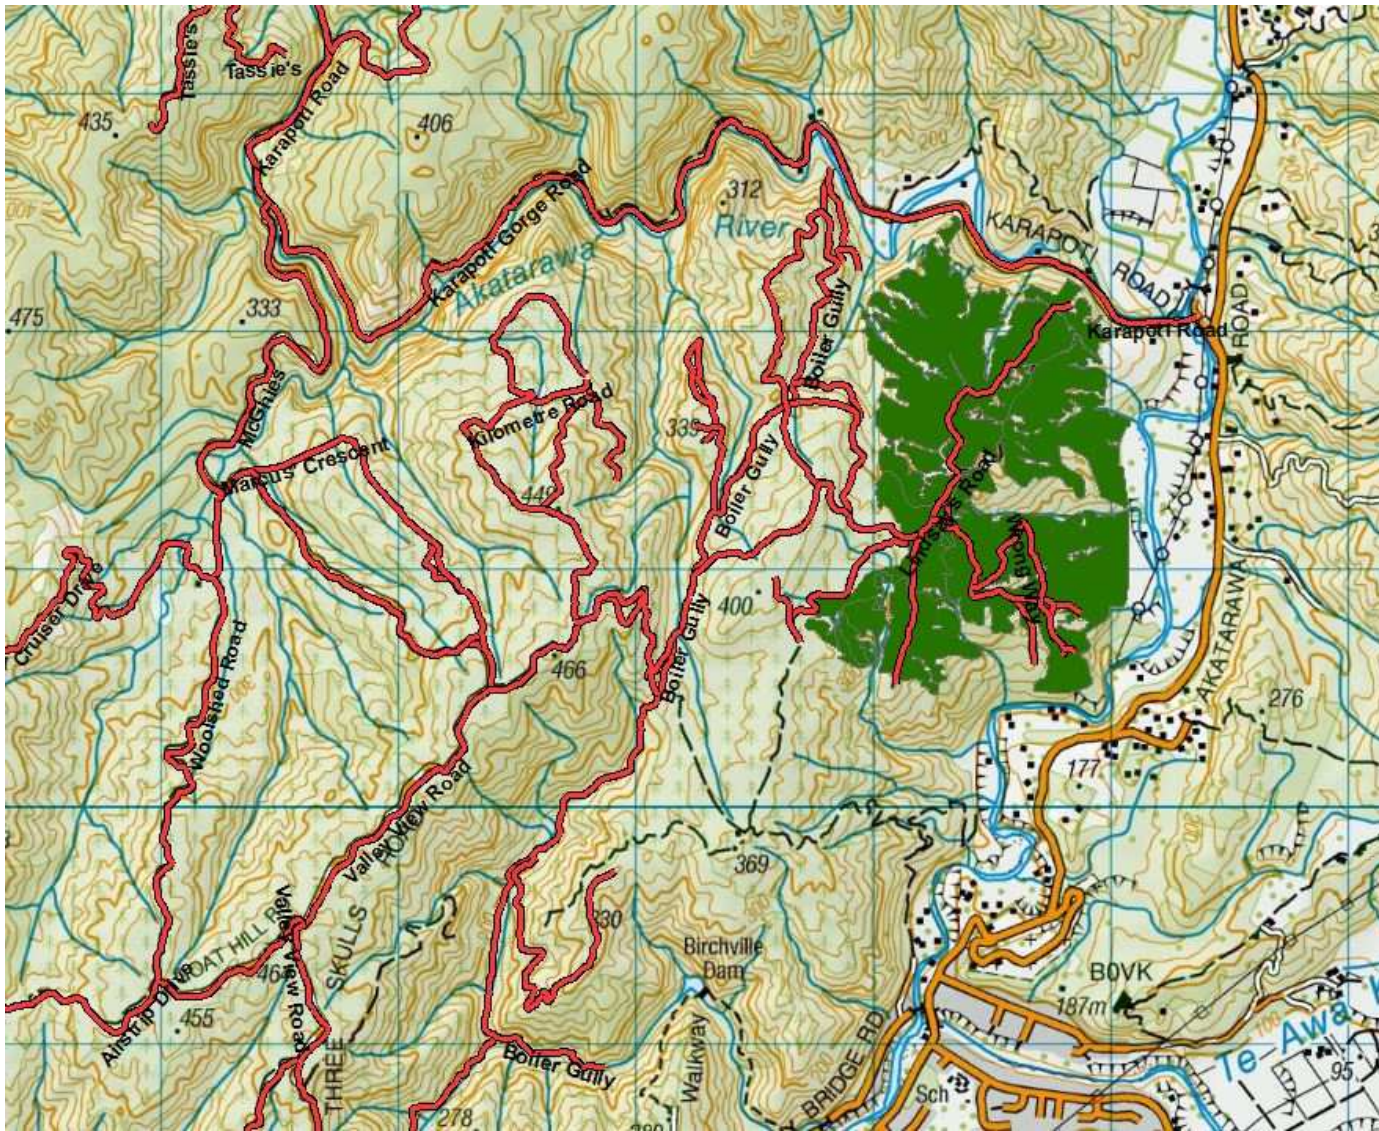

Valley View/Lindsays Rd Logging Sites