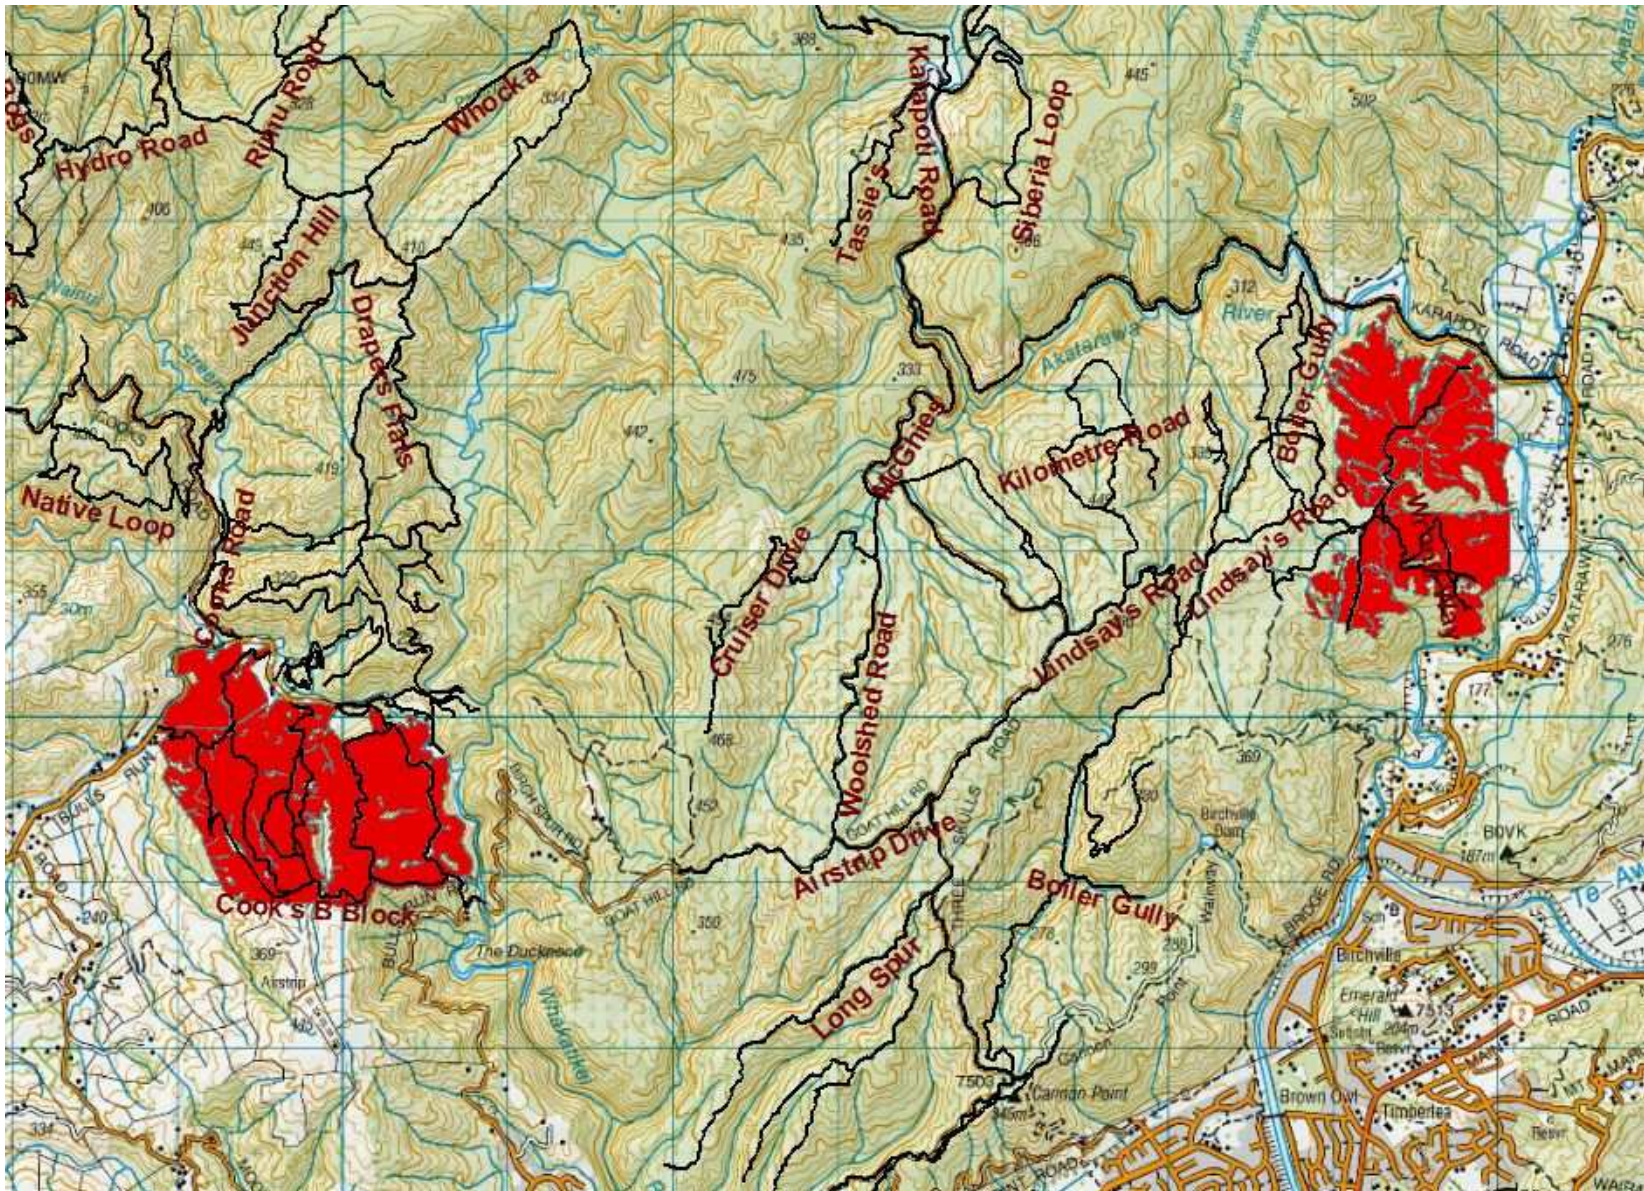

Rallywoods Rd/Lindsays Rd Logging Sites