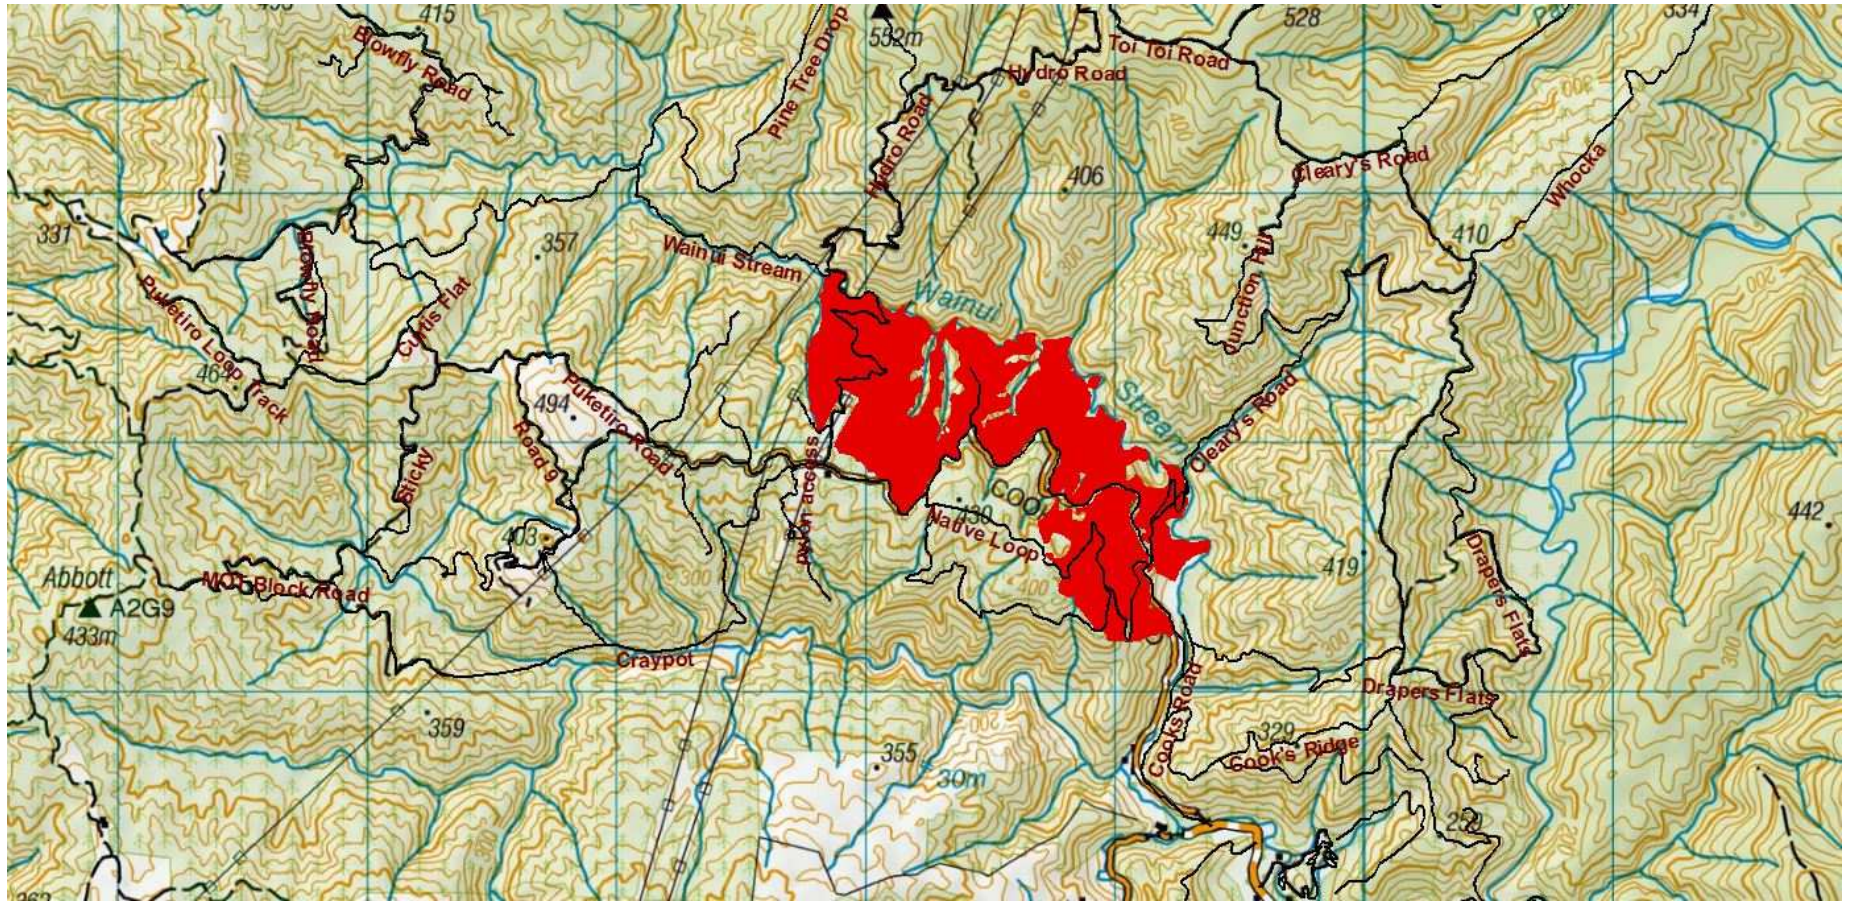

Drapers Logging Site