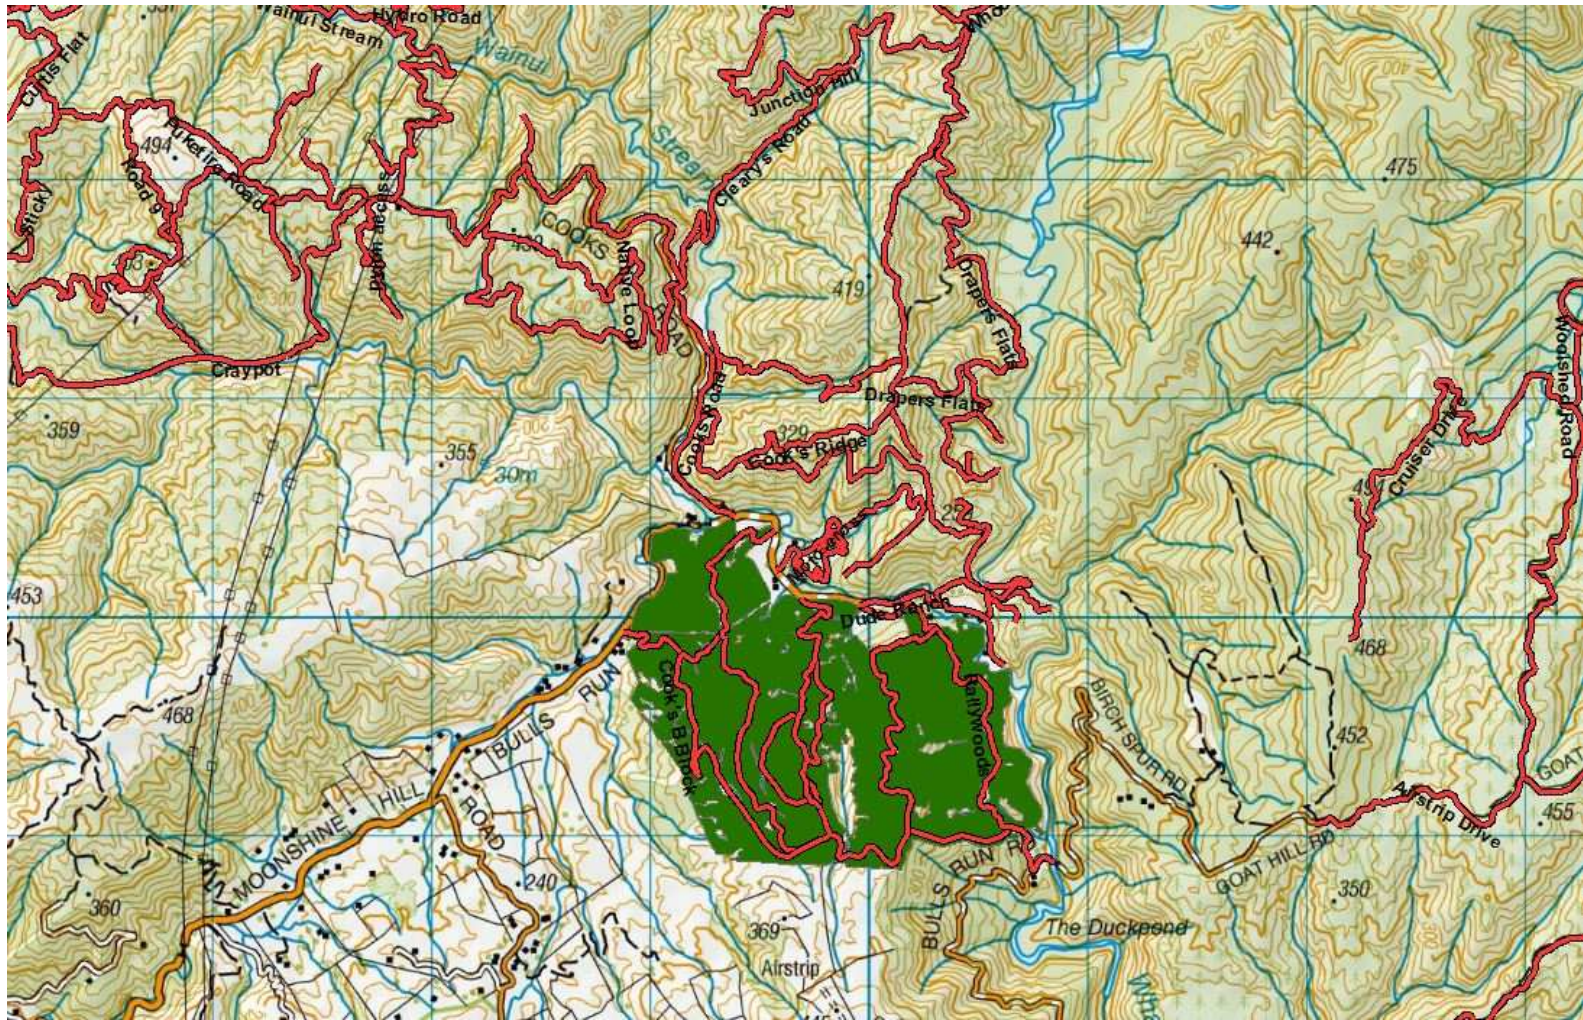

**BEWARE OF MOUNTAIN BIKES AND PEDESTRIANS ADJACENT TO
LOGGING ROADS**

All vehicles MUST give way to loaded logging trucks

Valley View/Lindsays Rd Logging Sites

Valley View / Woolshed Road

Drapers Logging Site

Te Marua Block.

Cooks Block, Rallywoods Road, Valley View Forest.

Akatarawa Forest Block

- **Greater Wellington Regional Council Rangers will be on Duty throughout the Forest**
- **Reach mowing on forest roads involves heavy machinery from 25 October until 9 November. Obey all signage.**
- **Hukinga Road Closed to all motorised recreation users due to road collapse**
- **Devils Staircase CLOSED to all motorised recreational users till November 15th.**
- **Whakatikei wetland closed to all motorised recreation users.**
- **New locking system operational in Valley Veiw, Puketiro Forest from the 26th of October 2016**
 - Transpower / Broad Spectrum undergoing pylon maintenance in Puketiro / Hydro Road
 - New post installed through Valley View