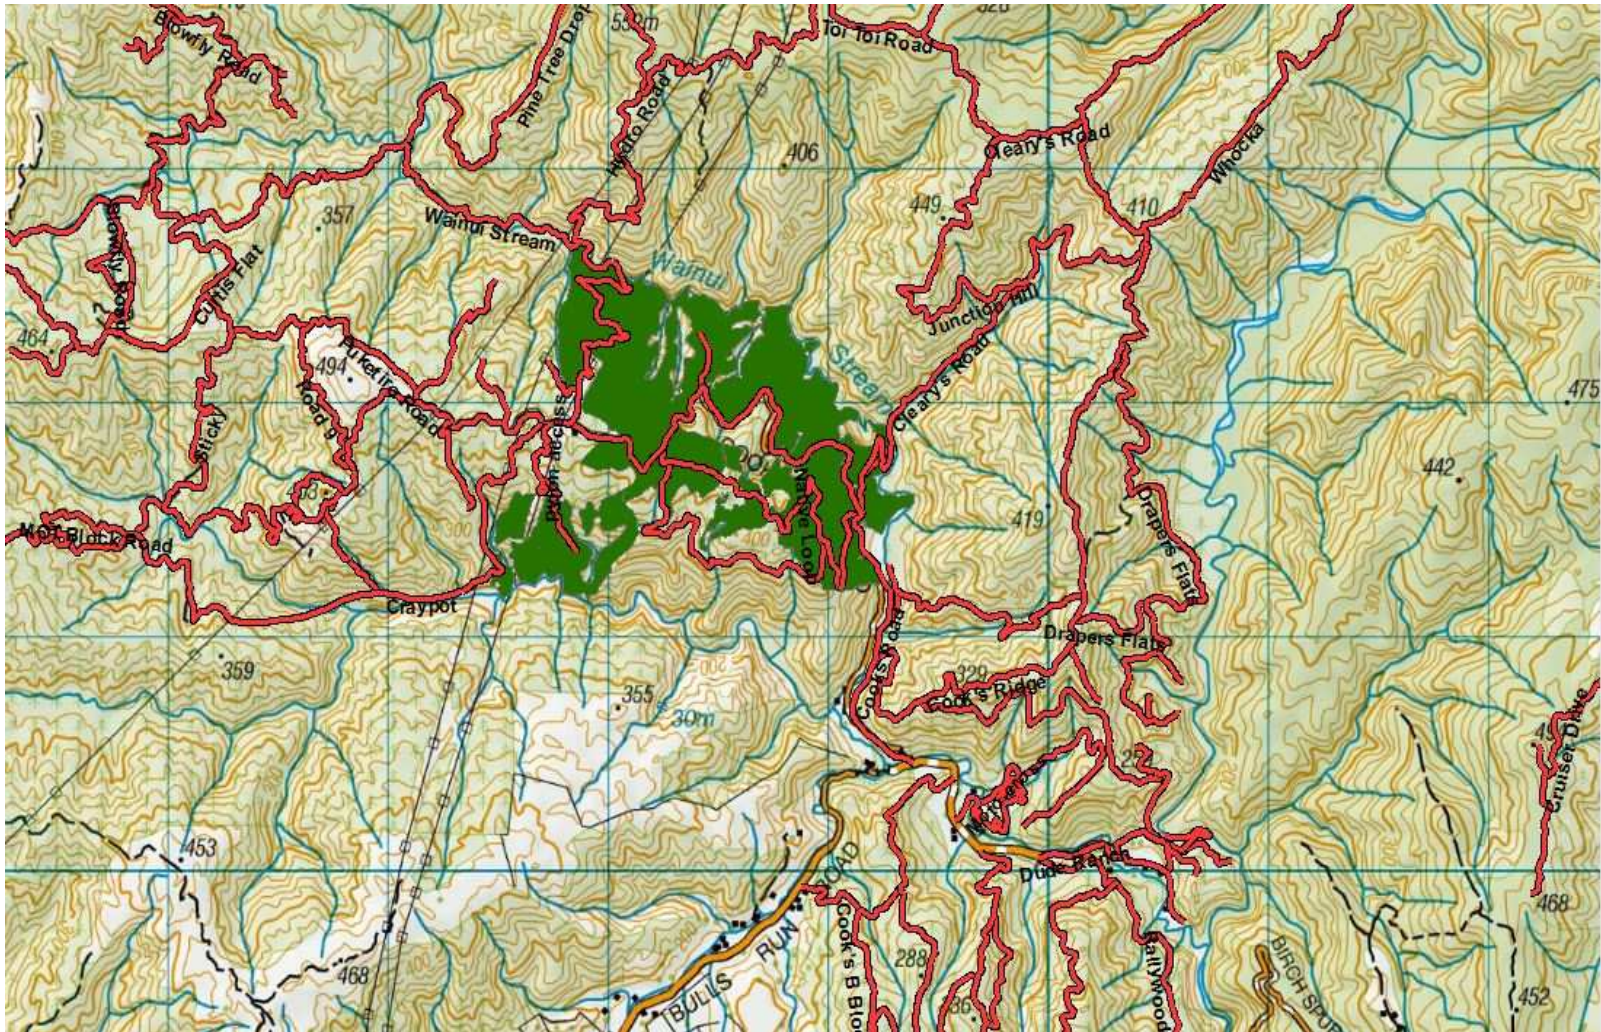

**BEWARE OF MOUNTAIN BIKES AND PEDESTRIANS ADJACENT TO
LOGGING ROADS**

All vehicles MUST give way to loaded logging trucks

Valley View/Lindsays Rd Logging Sites

Valley View / Woolshed Road

Drapers Logging Site

Te Marua Block.

Cooks Block, Rallywoods Road, Valley View Forest.

Akatarawa Forest Block

- **Greater Wellington Regional Council Rangers will be on Duty throughout the Forest**
- **Reach mowing on forest roads involves heavy machinery from 25 October until 9 November. Obey all signage.**
- **Hukinga Road Closed to all motorised recreation users due to road collapse**
- **Devils Staircase CLOSED to all motorised recreational users till November 15th.**
- **Whakatikei wetland closed to all motorised recreation users.**
- **New locking system operational in Valley Veiw, Puketiro Forest from the 26th of October 2016**
 - Transpower / Broad Spectrum undergoing pylon maintenance in Puketiro / Hydro Road
 - New post installed through Valley View