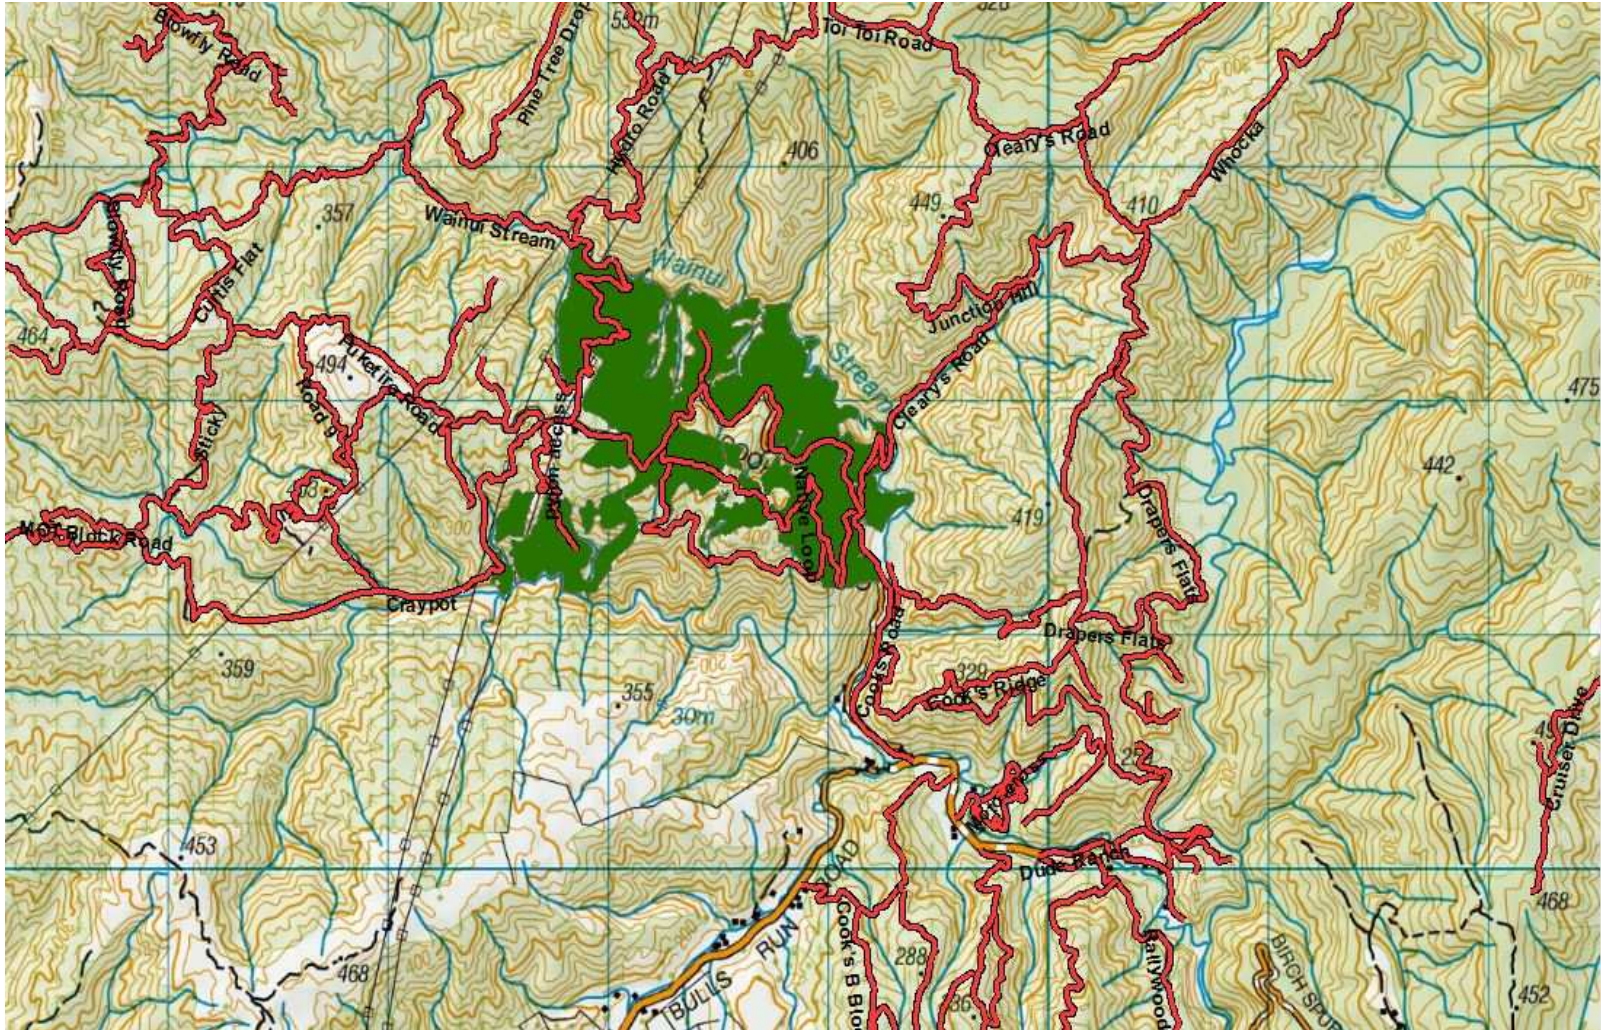

**BEWARE OF MOUNTAIN BIKES AND PEDESTRIANS ADJACENT TO
LOGGING ROADS**

All vehicles MUST give way to loaded logging trucks

Valley View/Lindsays Rd Logging Sites

Valley View / Woolshed Road

Drapers Logging Site

Te Marua Block.

Cooks Block, Rallywoods Road, Valley View Forest.

Akatarawa Forest Block

- **Greater Wellington Regional Council Rangers will be on Duty throughout the Forest**
- **Hukinga Road Closed to all motorised recreation users due to road collapse**
- **Whakatikei wetland closed to all motorised recreation users.**
- **Gum Trees to be felled on the KMMC Block week of 25th September to the 1st of October 2016**
- Transpower / Broad Spectrum undergoing pylon maintenance in Puketiro / Hydro Road
- New post installed through Valley View