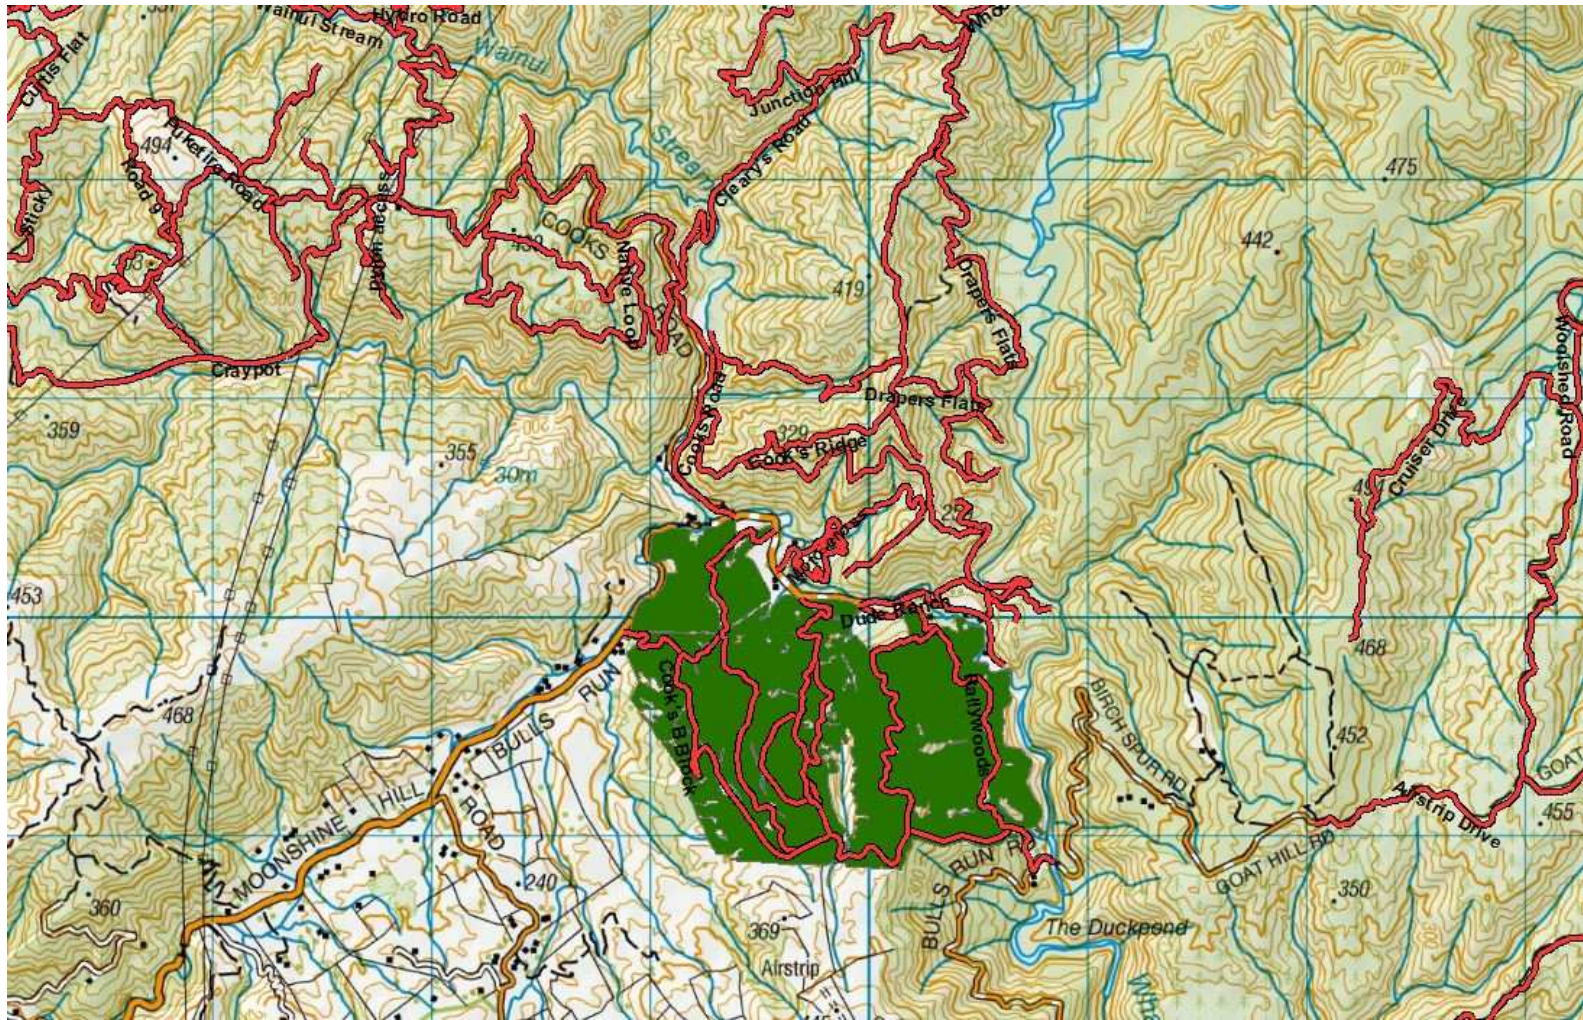

**BEWARE OF MOUNTAIN BIKES AND PEDESTRIANS ADJACENT TO
LOGGING ROADS**

All vehicles MUST give way to loaded logging trucks

Valley View/Lindsays Rd Logging Sites

Valley View / Woolshed Road

Drapers Logging Site

Te Marua Block.

Cooks Block, Rallywoods Road, Valley View Forest.

Akatarawa Forest Block

- **Greater Wellington Regional Council Rangers will be on Duty throughout the Forest**
- **Hukinga Road Closed to all motorised recreation users due to road collapse**
- **Whakatikei wetland closed to all motorised recreation users.**
- **Gum Trees to be felled on the KMMC Block week of 25th September to the 1st of October 2016**
- Transpower / Broad Spectrum undergoing pylon maintenance in Puketiro / Hydro Road
- New post installed through Valley View