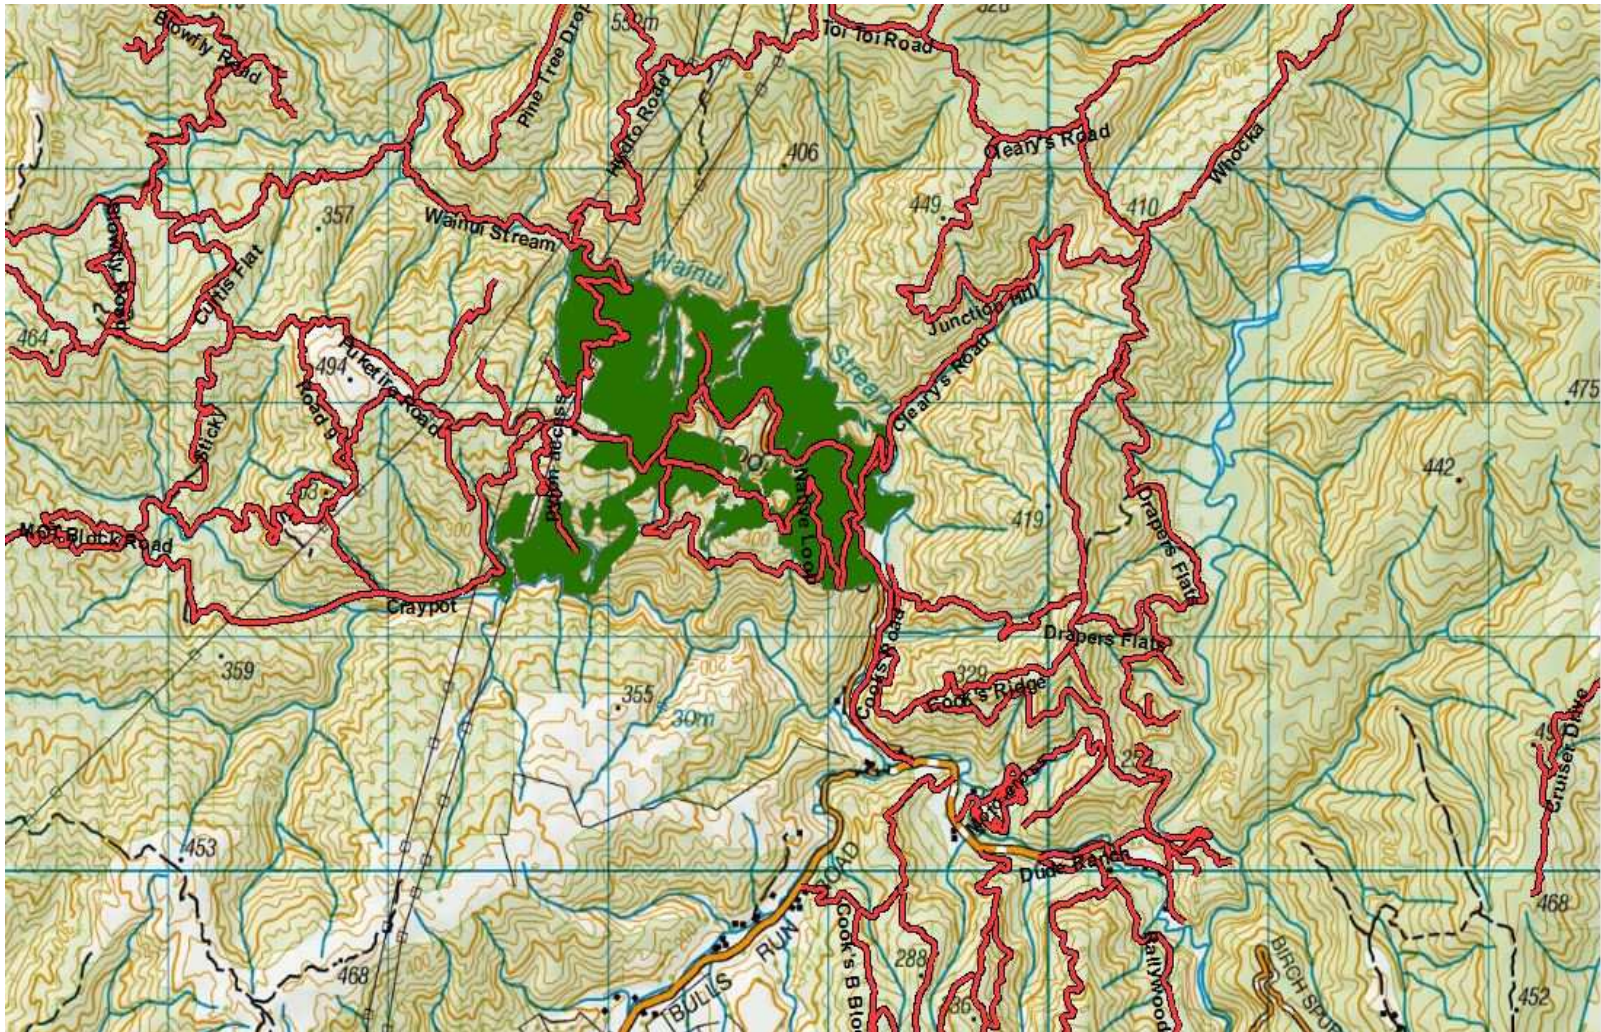

**BEWARE OF MOUNTAIN BIKES AND PEDESTRIANS ADJACENT TO
LOGGING ROADS**

All vehicles MUST give way to loaded logging trucks

Valley View/Lindsays Rd Logging Sites

Drapers Logging Site

Te Marua Block.

Cooks Block, Rallywoods Road, Valley View Forest.