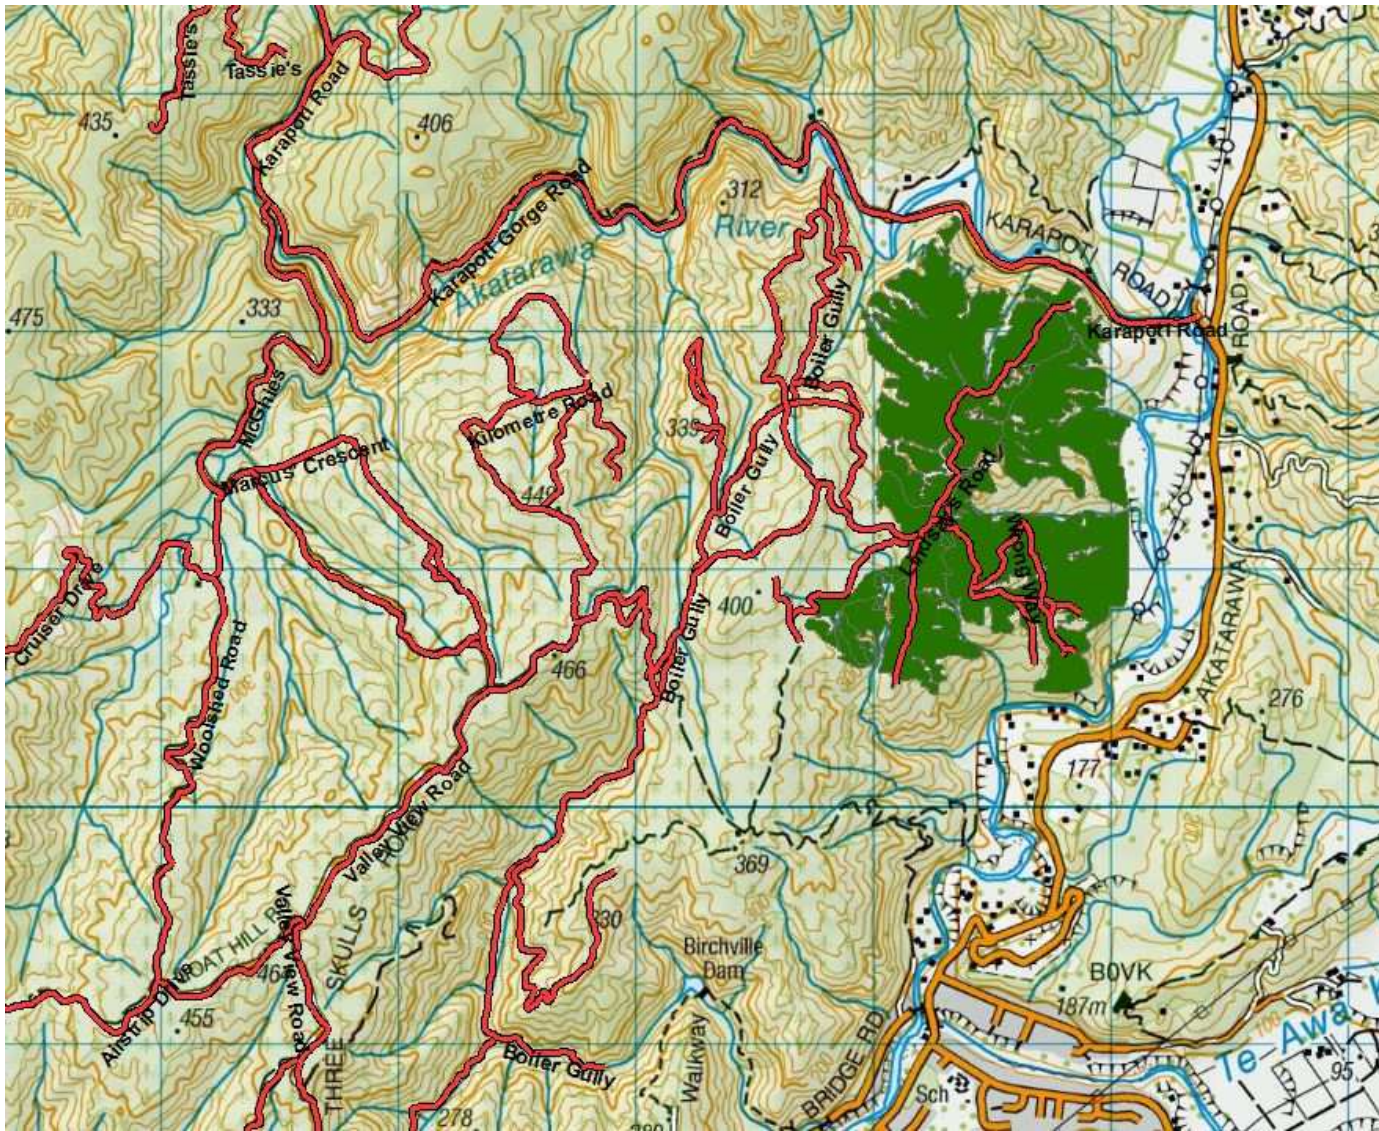

Hukinga Forest

Puketiro Forest

- Cooks Bridge maintenance Monday 29th August – Friday 9th September
- Planting occurring in Centre Rd South, Blowfly road, Puketiro road markers 19-20, Yards Road areas.
- Road maintenance Puketiro road, Rallywoods Rd, Drapers road
- Harvesting in Drapers road area. No access to this area while harvesting in progress. Some disruption to traffic flow on Puketiro road over coming months. Harvesting zone extends to the area around the end of Centre South Rd. Obey signage. Do not approach working machinery unless authorised by the harvesting crew.
- Harvesting Main Loop Road area. No access to this area while harvesting in progress. Some disruption to access along Rallywoods road during this operation. Obey signage. Do not approach working machinery unless authorised by the harvesting crew.
- Grader operating along Rallywoods and Puketiro roads.
- Roadside mowing along Rallywoods road, Puketiro Road and Blowfly road. Mower will be working 2km sections at a time. Do not approach mower while operating as material can be thrown. If requiring to pass use Radio channel PFO 1 and alert mower operator before attempting to pass.
- Controlled burning of slash has taken place on Cooks Ridge Rd and Yards Rd. These areas will be hot for coming weeks.
- **Logging traffic along Puketiro, Rallywoods, Airstrip, Valley View, Lindsays and Ragworts roads between 4am and 5pm weekdays. Radio communication on these roads at all times.**

**BEWARE OF MOUNTAIN BIKES AND PEDESTRIANS ADJACENT TO
LOGGING ROADS**

All vehicles MUST give way to loaded logging trucks

Valley View/Lindsays Rd Logging Sites

Drapers Logging Site

Te Marua Block.

Cooks Block, Rallywoods Road, Valley View Forest.