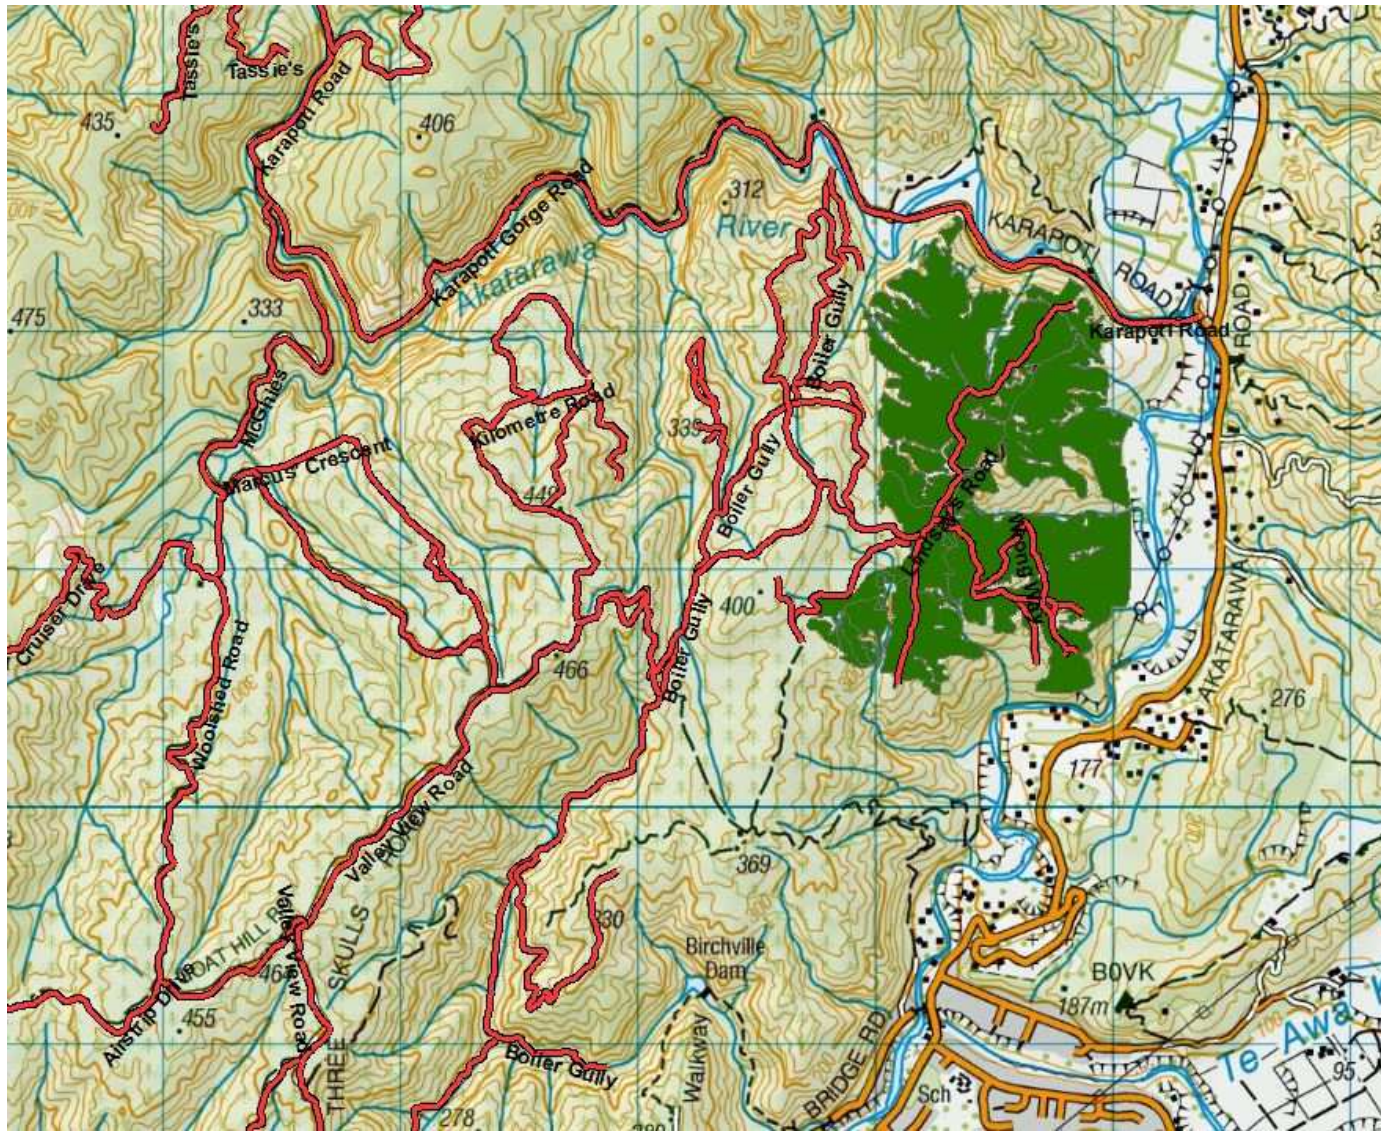

Valley View/Lindsays Rd Logging Sites