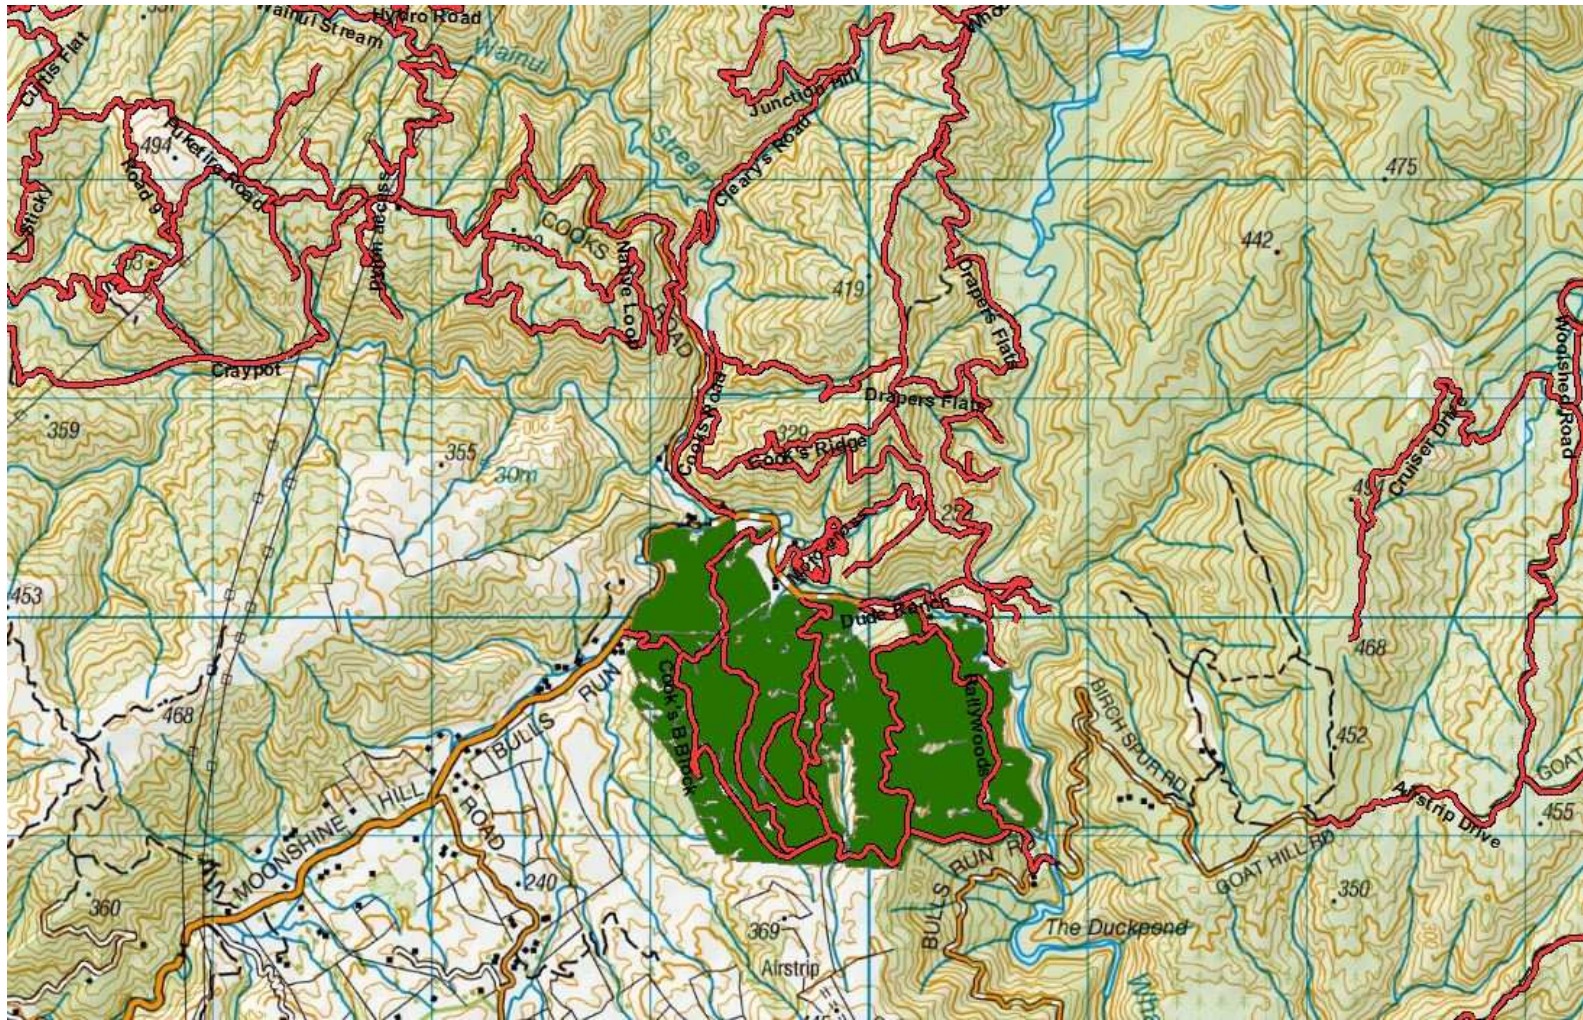

Extra caution is required when driving on all the forests roads. Hazards including fallen trees, washouts and slips are likely.

Note:

- **Reach mowing on forest roads involves heavy machinery from 25 October until 9 November. Obey all signage.**
- **Slip on Clearys Road pass with care.**
- **Devils Staircase CLOSED to all motorised recreational users till November 15th.**
- **Hukinga Road Closed to all motorised recreation users due to road collapse.**
- **Scouring on Hydro Road above Wainui Stream proceed with care.**
- **Extra care needed when using all ford crossings.**
- **Whakatikei causeway culvert washout proceed pass with care.**
- **Whakatikei wetland closed to all motorised recreation users.**

**BEWARE OF MOUNTAIN BIKES AND PEDESTRIANS ADJACENT TO
LOGGING ROADS**

All vehicles MUST give way to loaded logging trucks

Valley View/Lindsays Rd Logging Sites

Valley View / Woolshed Road

Drapers Logging Site

Te Marua Block.

Cooks Block, Rallywoods Road, Valley View Forest.

Akatarawa Forest Block

- **Greater Wellington Regional Council Rangers will be on Duty throughout the Forest**
- **Reach mowing on forest roads involves heavy machinery from 25 October until 9 November. Obey all signage.**
- **Hukinga Road Closed to all motorised recreation users due to road collapse**
- **Devils Staircase CLOSED to all motorised recreational users till November 15th.**
- **Whakatikei wetland closed to all motorised recreation users.**
- **New locking system operational in Valley Veiw, Puketiro Forest from the 26th of October 2016**
 - Transpower / Broad Spectrum undergoing pylon maintenance in Puketiro / Hydro Road
 - New post installed through Valley View