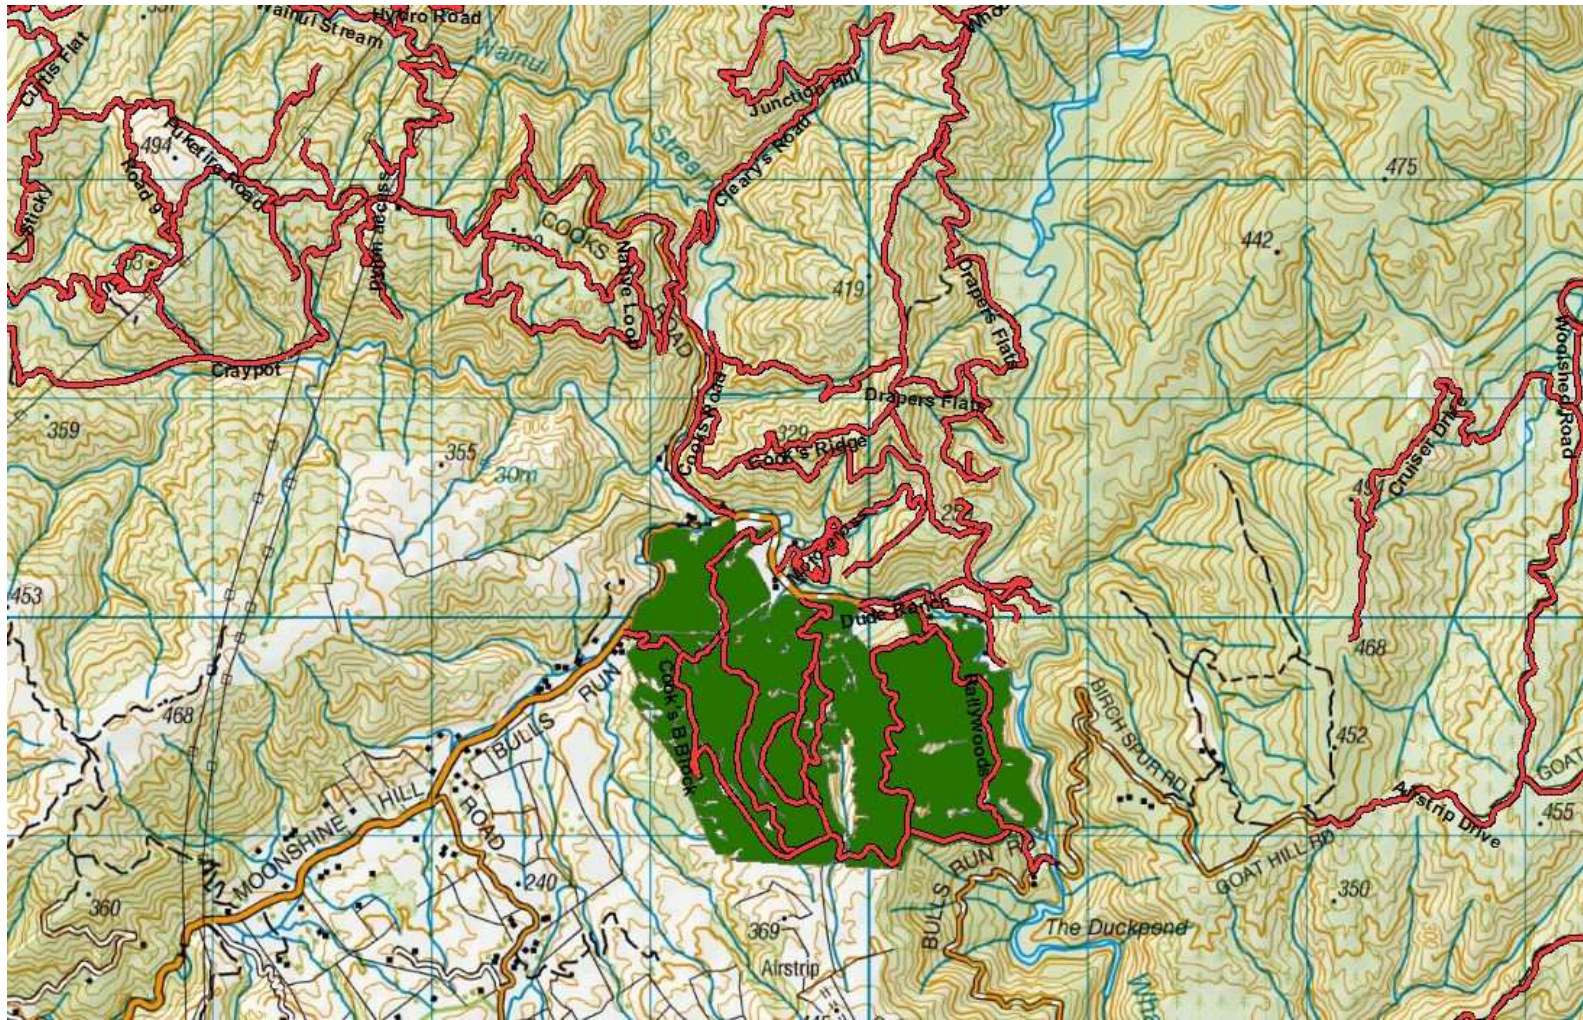

**BEWARE OF MOUNTAIN BIKES AND PEDESTRIANS ADJACENT TO  
LOGGING ROADS**

**All vehicles MUST give way to loaded logging trucks**

**Valley View/Lindsays Rd Logging Sites**

# Drapers Logging Site

Te Marua Block.

Cooks Block, Rallywoods Road, Valley View Forest.