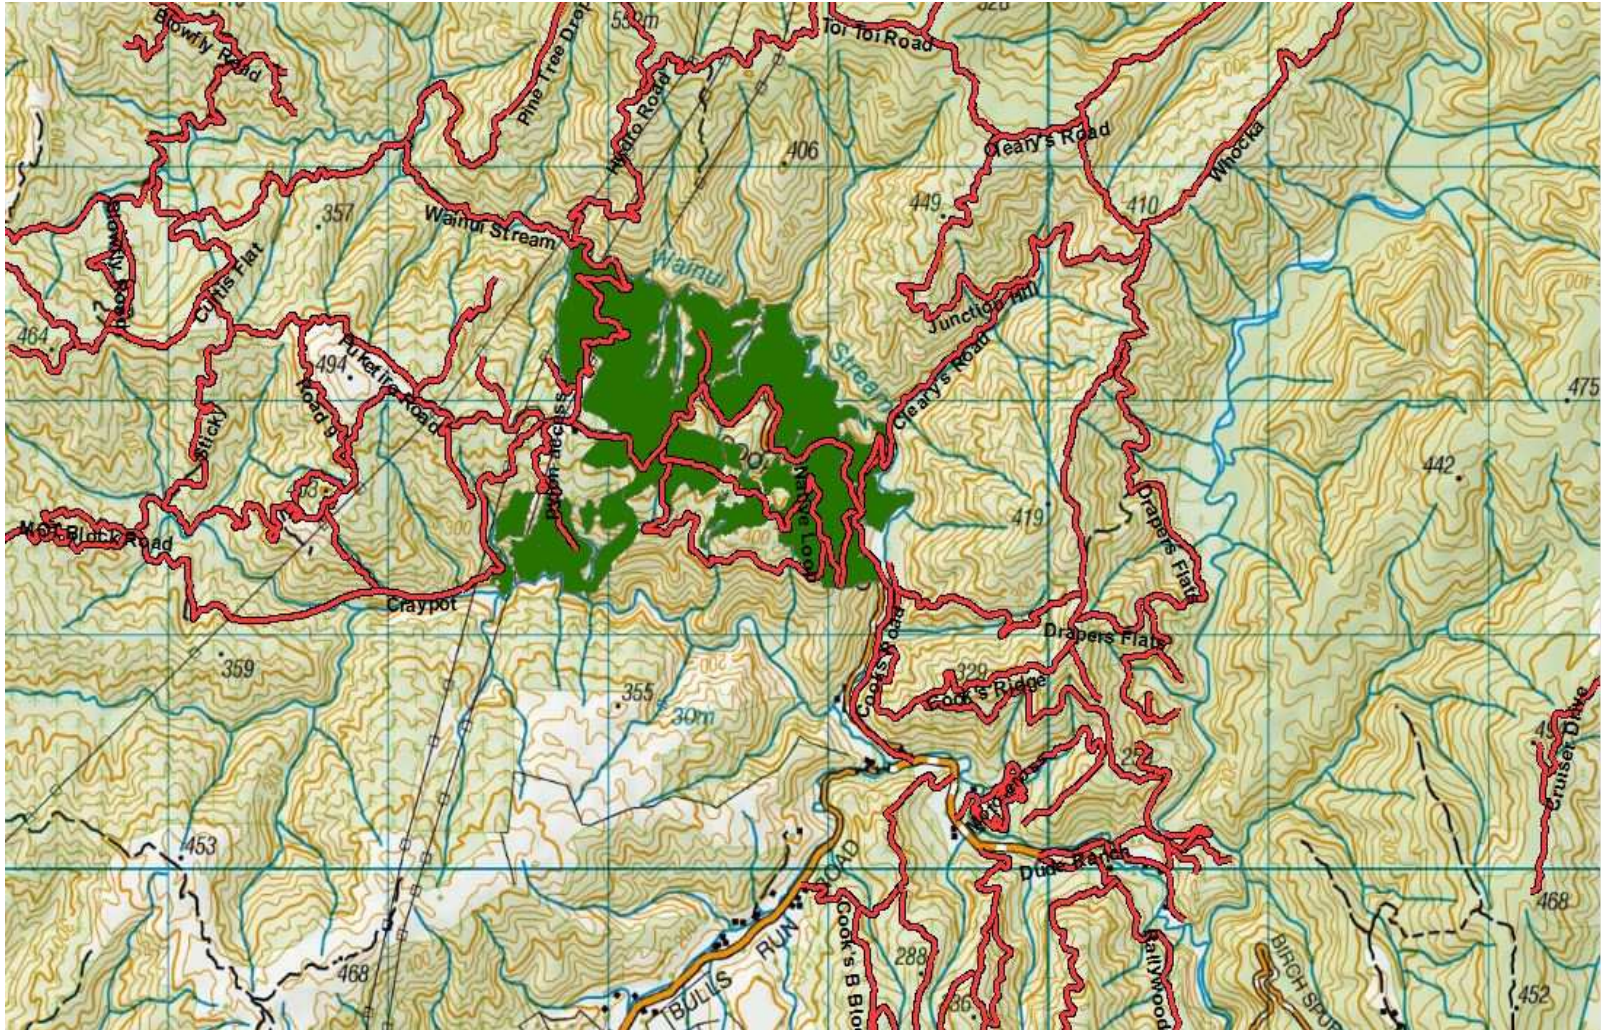

## Whakatikei Forest

- Harvesting underway in Kaitoke, Twin lakes area. This area is out of bounds for the public during weekdays.
- Roding engineering Kaitoke twin lakes area.
- Roadside mowing along Back Road and De La Rosa, Goat Rock Rd.

# Drapers Logging Site

Te Marua Block.

Cooks Block, Rallywoods Road, Valley View Forest.