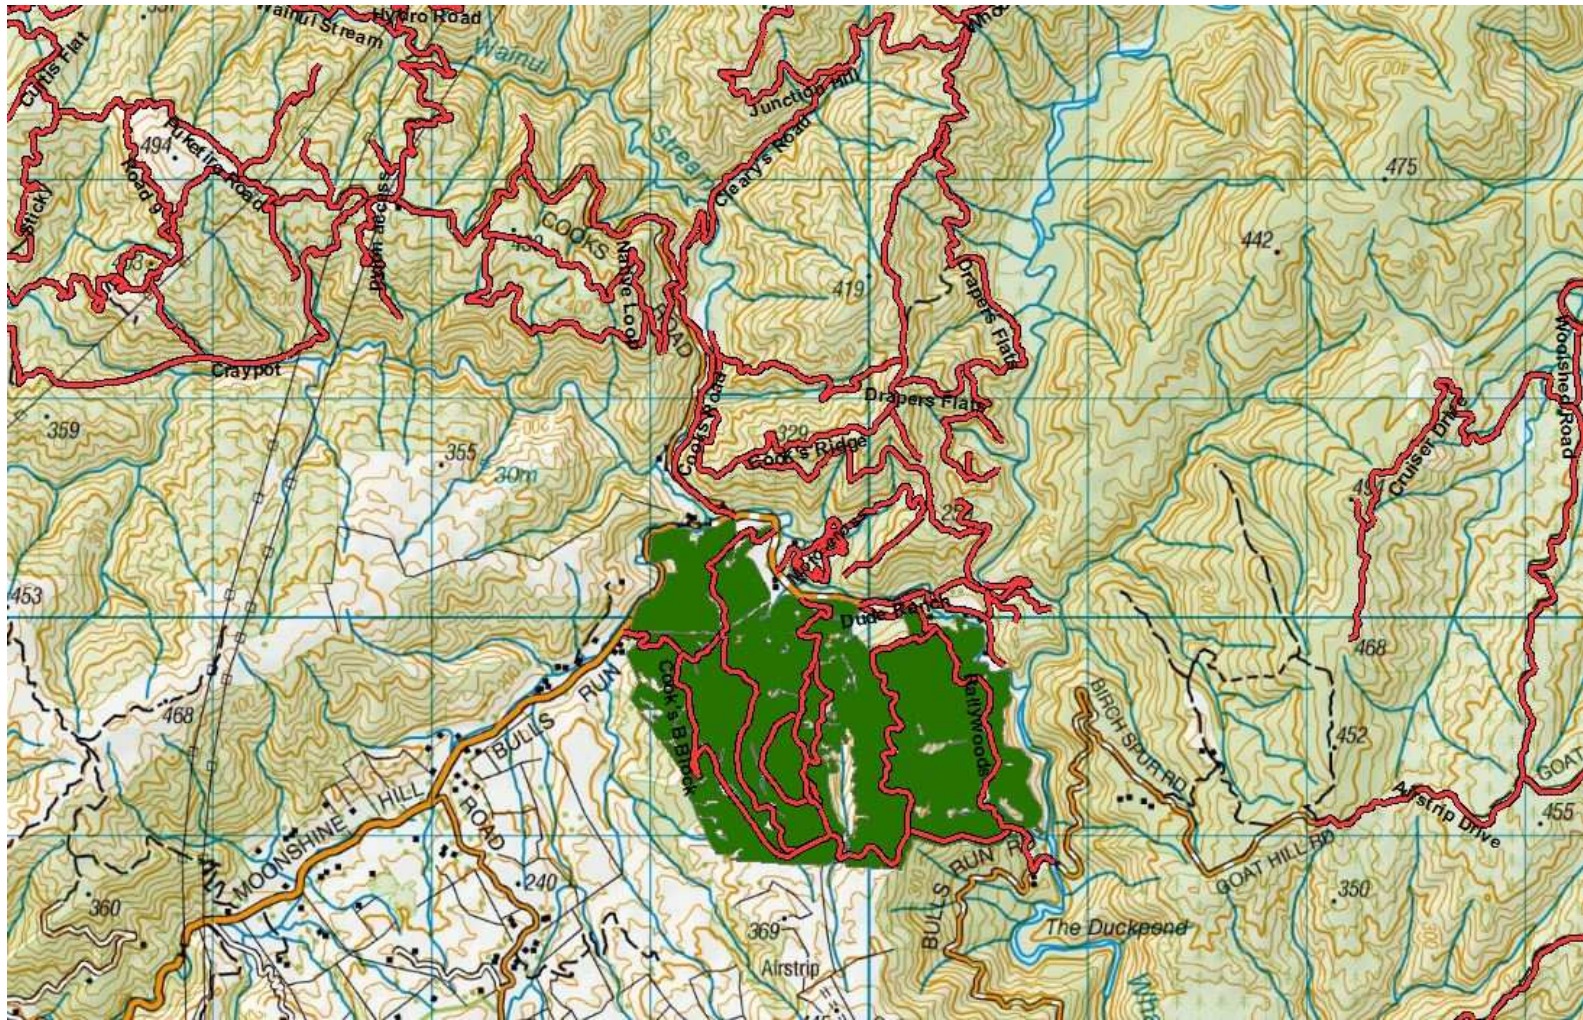

**BEWARE OF MOUNTAIN BIKES AND PEDESTRIANS ADJACENT TO
LOGGING ROADS**

All vehicles MUST give way to loaded logging trucks

Valley View/Lindsays Rd Logging Sites

Valley View / Woolshed Road

Drapers Logging Site

Te Marua Block.

Cooks Block, Rallywoods Road, Valley View Forest.

Akatarawa Forest Block

- Greater Wellington Regional Council Rangers will be on Duty throughout the Forest
- Hukinga Road Closed to all motorised recreation users due to road collapse
- Whakatikei wetland closed to all motorised recreation users.
- Devils Staircase closed to all motorised recreation users from 1st June to the 30th September 2016.
- Gum Trees to be felled on the KMMC Block week of 25th September to the 1st of October 2016
- Transpower / Broad Spectrum undergoing pylon maintenance in Puketiro / Hydro Road
- New post installed through Valley View