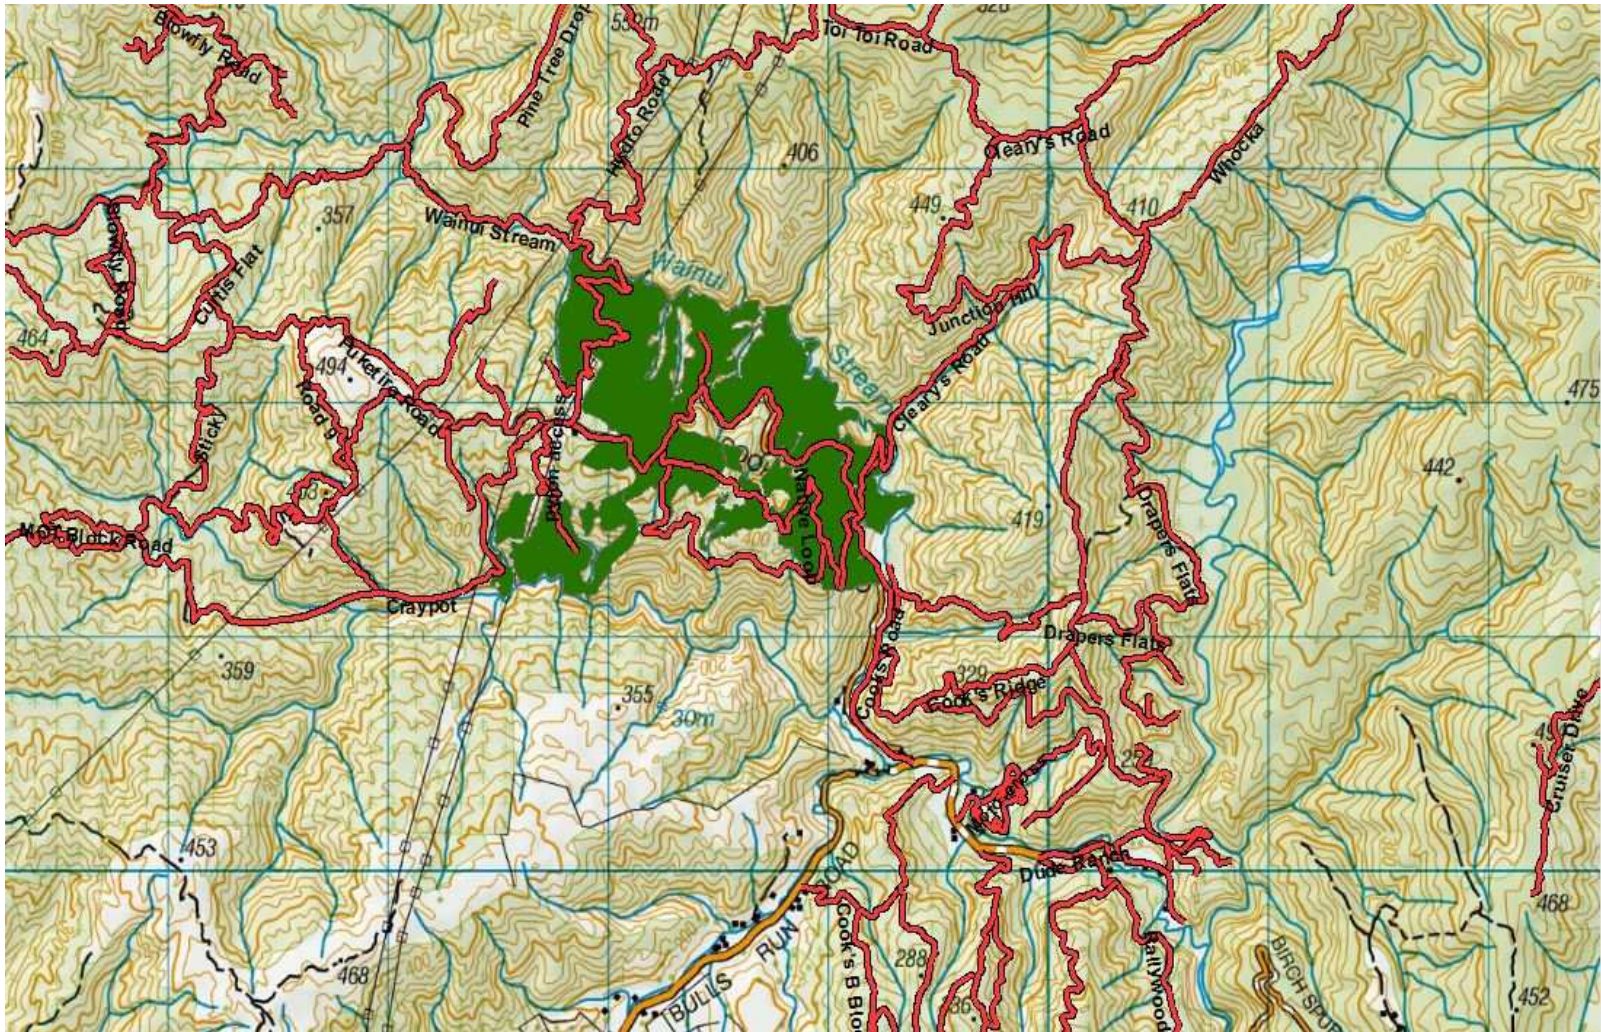

**BEWARE OF MOUNTAIN BIKES AND PEDESTRIANS ADJACENT TO
LOGGING ROADS**

All vehicles MUST give way to loaded logging trucks

Valley View/Lindsays Rd Logging Sites

Valley View / Woolshed Road

Drapers Logging Site

Te Marua Block.

Cooks Block, Rallywoods Road, Valley View Forest.

Akatarawa Forest Block

- Greater Wellington Regional Council Rangers will be on Duty throughout the Forest
- Hukinga Road Closed to all motorised recreation users due to road collapse
- Whakatikei wetland closed to all motorised recreation users.
- Devils Staircase closed to all motorised recreation users from 1st June to the 30th September 2016.
- Gum Trees to be felled on the KMMC Block week of 25th September to the 1st of October 2016
- Transpower / Broad Spectrum undergoing pylon maintenance in Puketiro / Hydro Road
- New post installed through Valley View