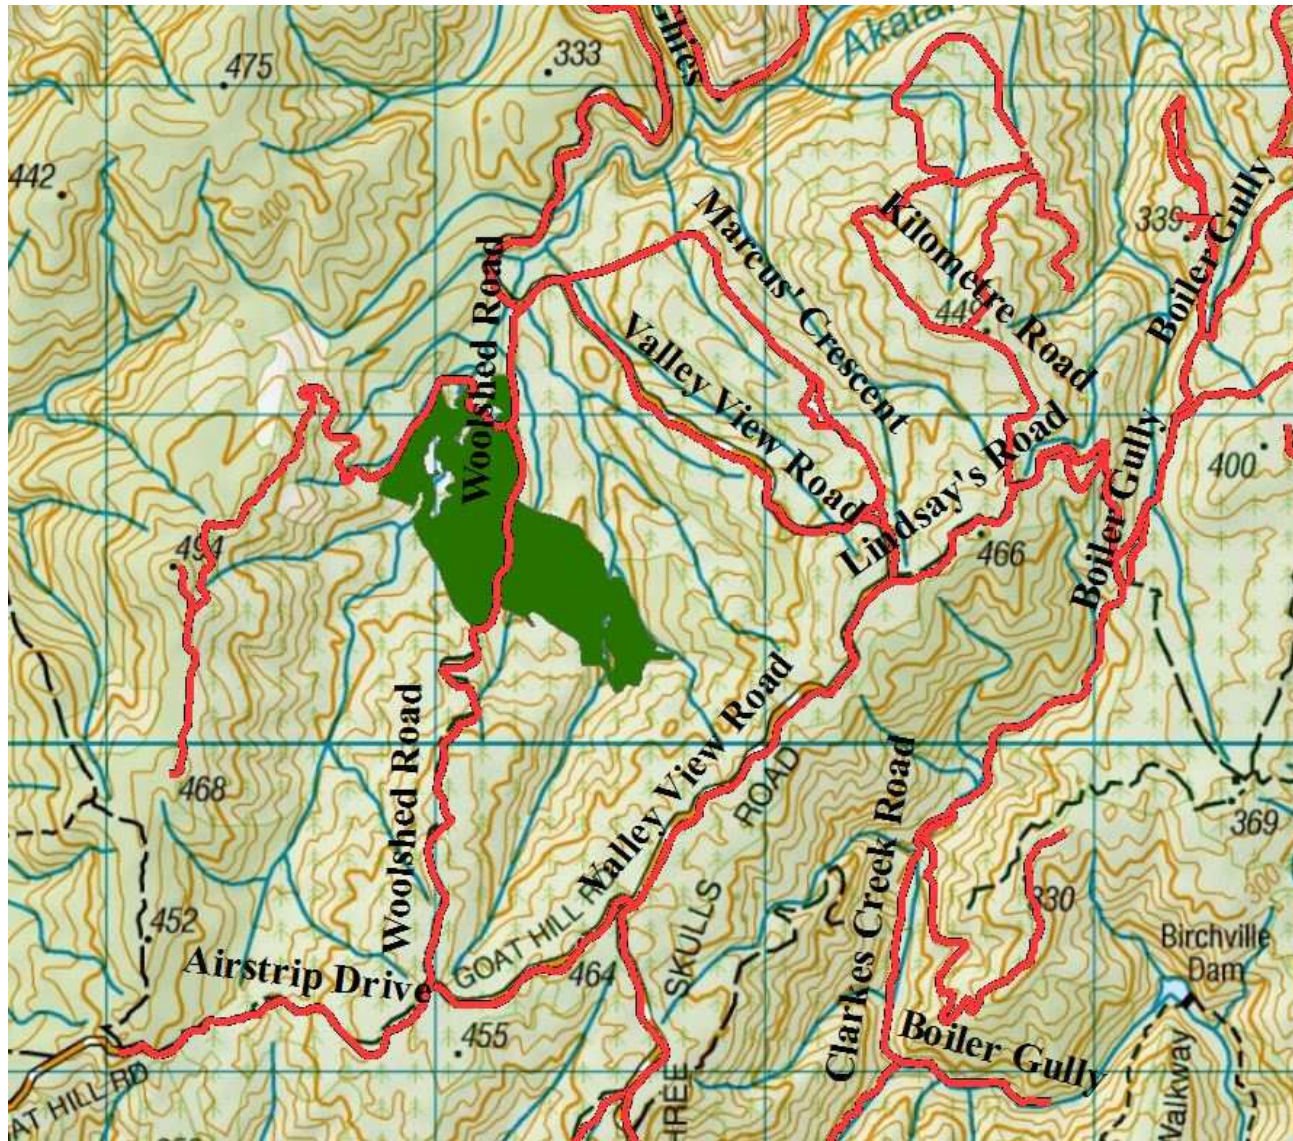

Valley View / Woolshed Road