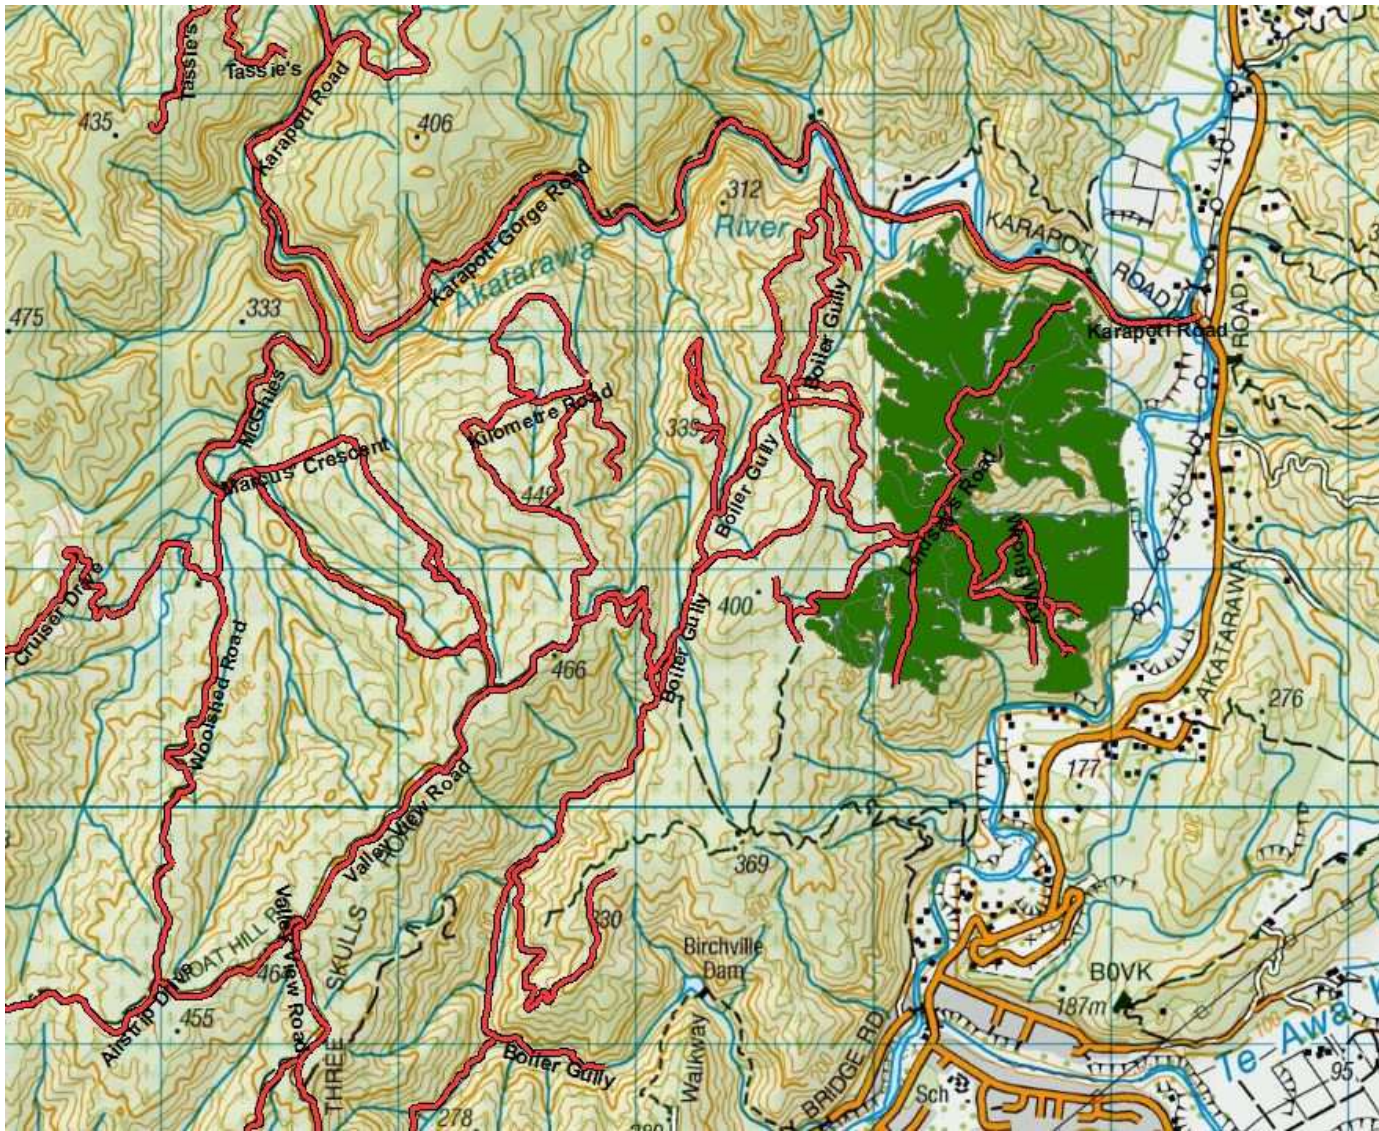

Hukinga Forest

Puketiro Forest

- Road maintenance Puketiro road, Rallywoods Rd, Drapers road
- Planting occurring in Cooks Ridge, Centre Rd South, Blowfly road, Puketiro road markers 19-20, Yards Road areas.
- Harvesting commencing in Drapers road area. No access to this area while harvesting in progress. Some disruption to traffic flow on Puketiro road over coming months. Obey signage.
- Harvesting Main Loop Road area. No access to this area while harvesting in progress. Some disruption to access along Rallywoods road during this operation. Obey signage.
- Controlled burning of slash has taken place on Cooks Ridge Rd and Yards Rd. These areas will be hot for coming weeks.
- **Logging traffic along Puketiro, Rallywoods, Airstrip, Valley View, Lindsays and Ragworts roads between 4am and 5pm weekdays. Radio communication on these roads at all times.**

Fire Danger

There are to be no fires lit within the exotic forest estate. Any fires need to be reported to the PF Olsen forest manager immediately.

Whakatikei Forest

Pakuratahi Forest

- Harvesting underway in Kaitoke, Twin lakes area. This area is out of bounds for the public during weekdays.
- Roading engineering Kaitoke twin lakes area.
- Road control planned for SH2 in coming week to fell roadside trees.
- Roadside mowing along Back Road and De La Rosa, Goat Rock Rd.

**BEWARE OF MOUNTAIN BIKES AND PEDESTRIANS ADJACENT TO
LOGGING ROADS**

All vehicles MUST give way to loaded logging trucks

Valley View/Lindsays Rd Logging Sites

Drapers Logging Site

Te Marua Block.

Cooks Block, Rallywoods Road, Valley View Forest.