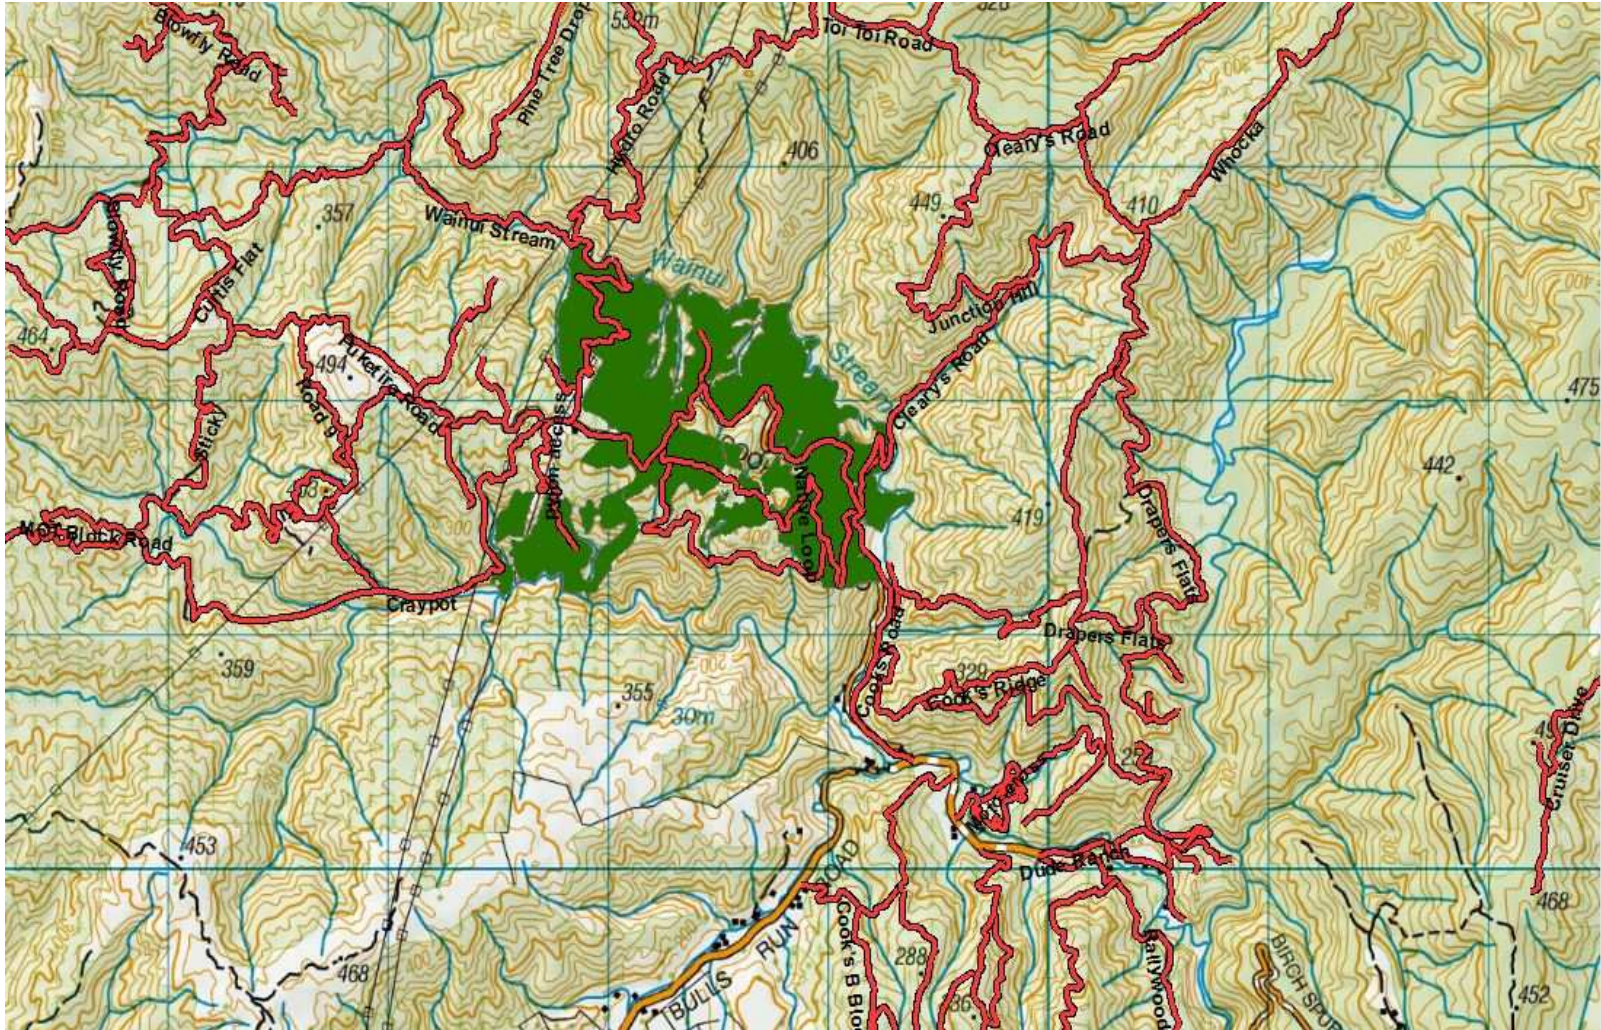

**BEWARE OF MOUNTAIN BIKES AND PEDESTRIANS ADJACENT TO
LOGGING ROADS**

All vehicles MUST give way to loaded logging trucks

Valley View/Lindsays Rd Logging Sites

Drapers Logging Site

Te Marua Block.

Cooks Block, Rallywoods Road, Valley View Forest.