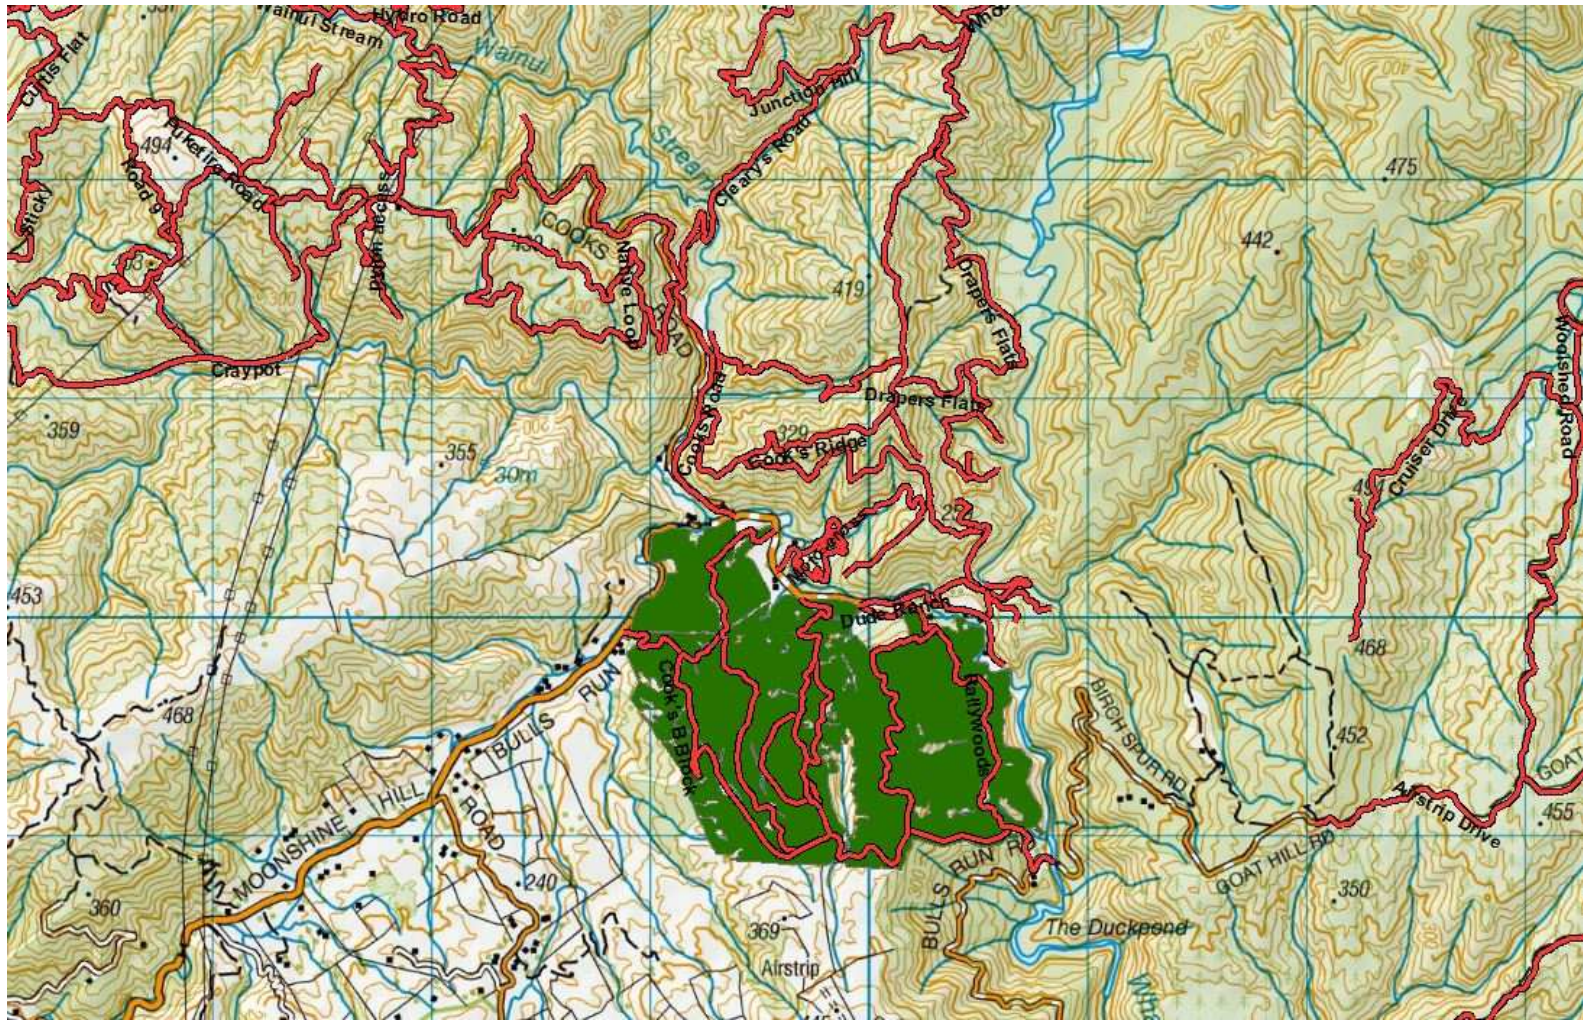

**BEWARE OF MOUNTAIN BIKES AND PEDESTRIANS ADJACENT TO
LOGGING ROADS**

All vehicles MUST give way to loaded logging trucks

Valley View/Lindsays Rd Logging Sites

Drapers Logging Site

Te Marua Block.

Cooks Block, Rallywoods Road, Valley View Forest.