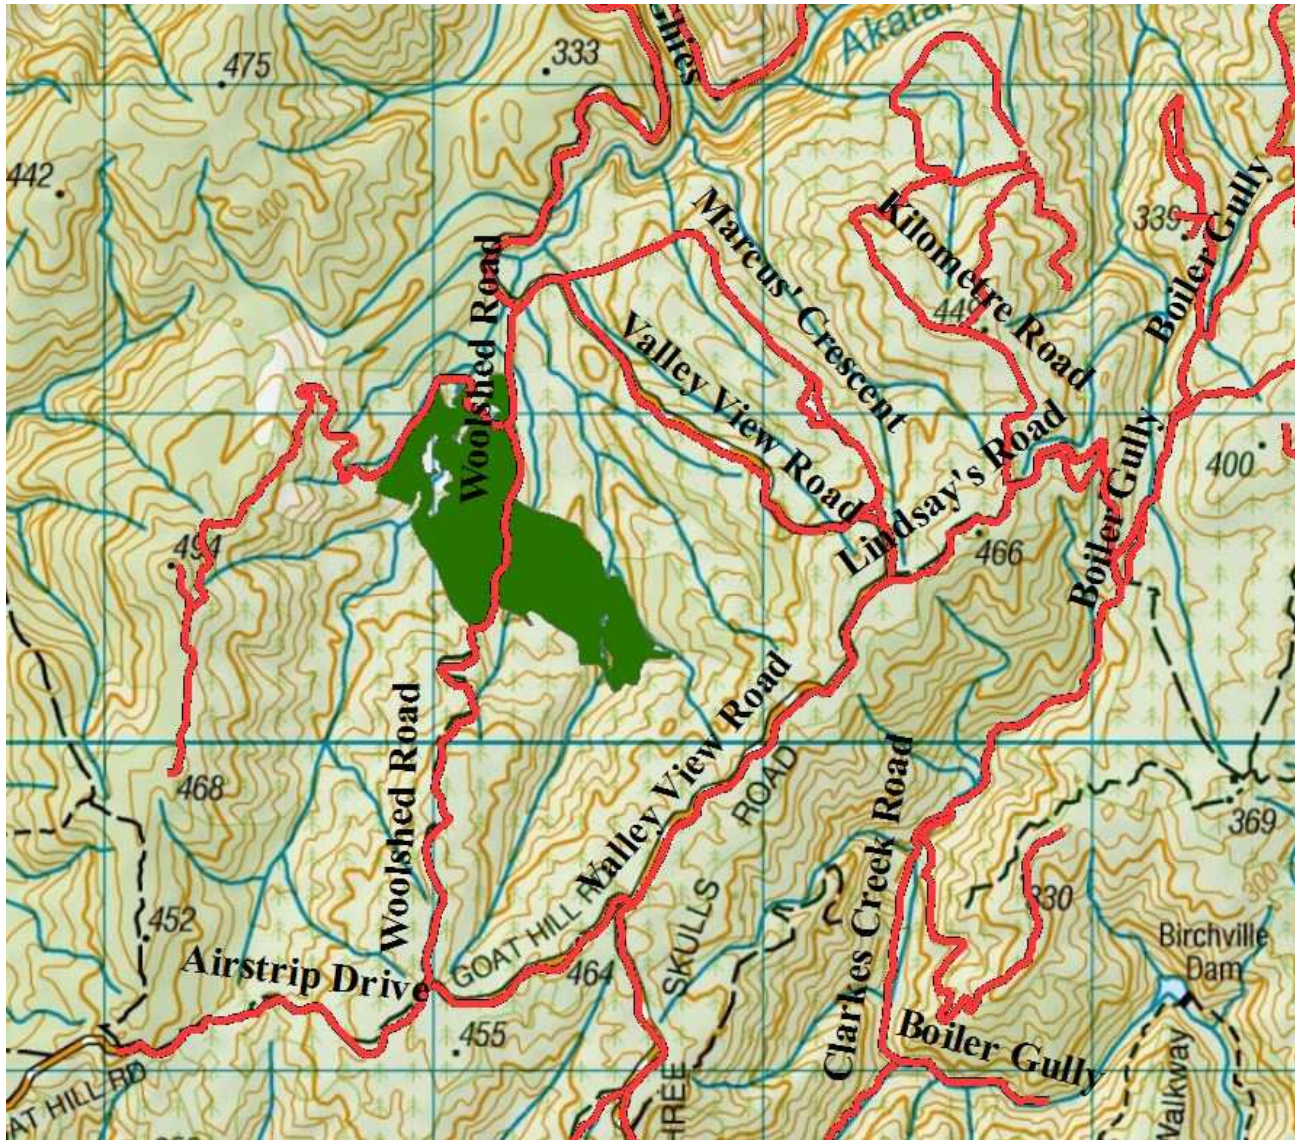

Valley View / Woolshed Road