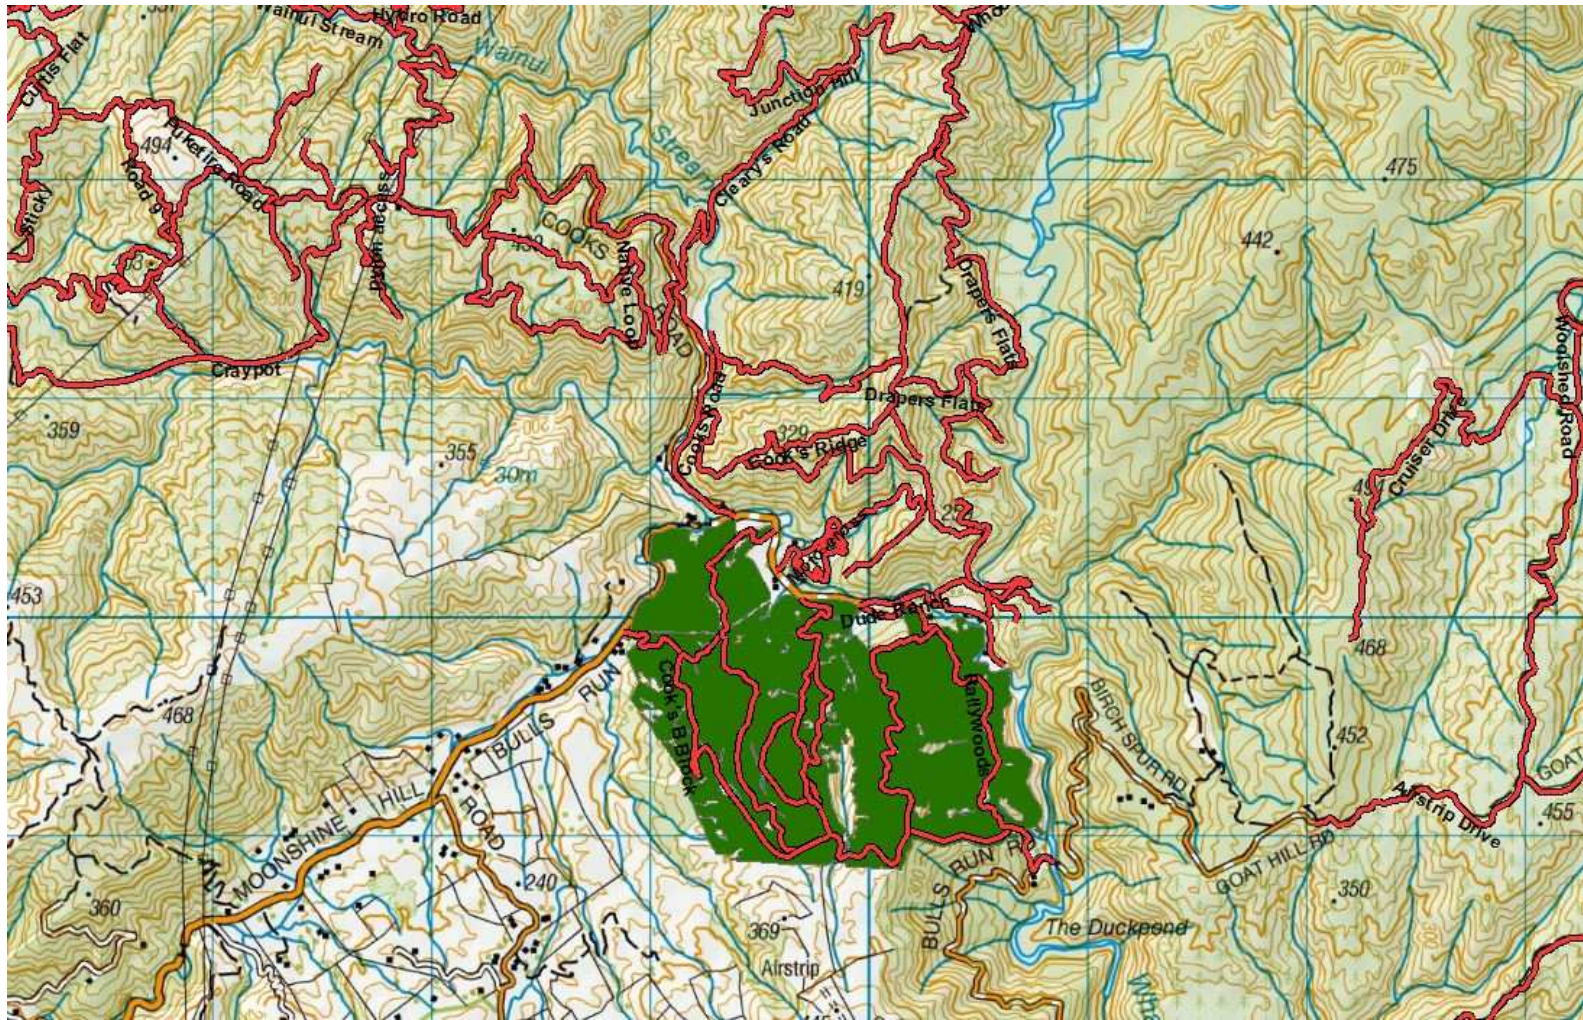

**BEWARE OF MOUNTAIN BIKES AND PEDESTRIANS ADJACENT TO
LOGGING ROADS**

All vehicles MUST give way to loaded logging trucks

Valley View/Lindsays Rd Logging Sites

Valley View / Woolshed Road

Drapers Logging Site

Te Marua Block.

Cooks Block, Rallywoods Road, Valley View Forest.

Akatarawa Forest Block

- Greater Wellington Regional Council Rangers will be on Duty throughout the Forest
- Hukinga Road Closed to all motorised recreation users due to road collapse
- Whakatikei wetland closed to all motorised recreation users.
- Devils Staircase closed to all motorised recreation users from 1st June to the 16th September 2016.
- Gum Trees to be felled on the KMMC Block Friday 23rd and the 24th September 2016
- Transpower / Broad Spectrum undergoing pylon maintenance in Puketiro / Hydro Road