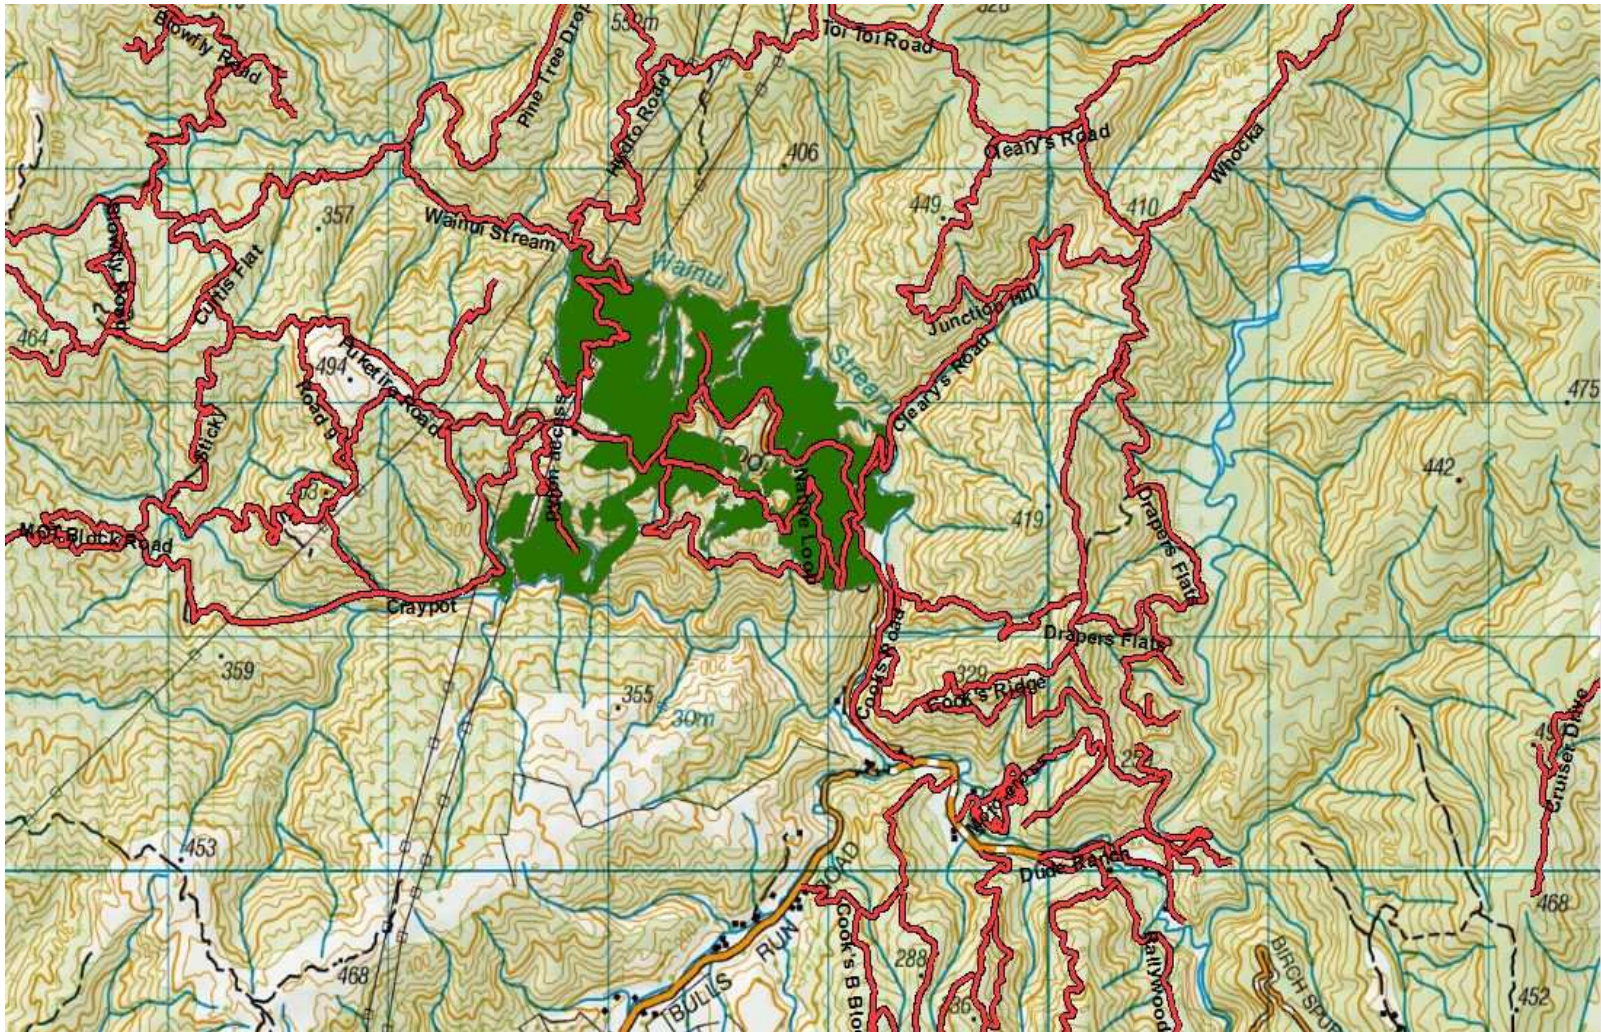

**BEWARE OF MOUNTAIN BIKES AND PEDESTRIANS ADJACENT TO
LOGGING ROADS**

All vehicles MUST give way to loaded logging trucks

Valley View/Lindsays Rd Logging Sites

Valley View / Woolshed Road

Drapers Logging Site

Te Marua Block.

Cooks Block, Rallywoods Road, Valley View Forest.

Akatarawa Forest Block

- Greater Wellington Regional Council Rangers will be on Duty throughout the Forest
- Hukinga Road Closed to all motorised recreation users due to road collapse
- Whakatikei wetland closed to all motorised recreation users.
- Devils Staircase closed to all motorised recreation users from 1st June to the 16th September 2016.
- Gum Trees to be felled on the KMMC Block Friday 23rd and the 24th September 2016
- Transpower / Broad Spectrum undergoing pylon maintenance in Puketiro / Hydro Road