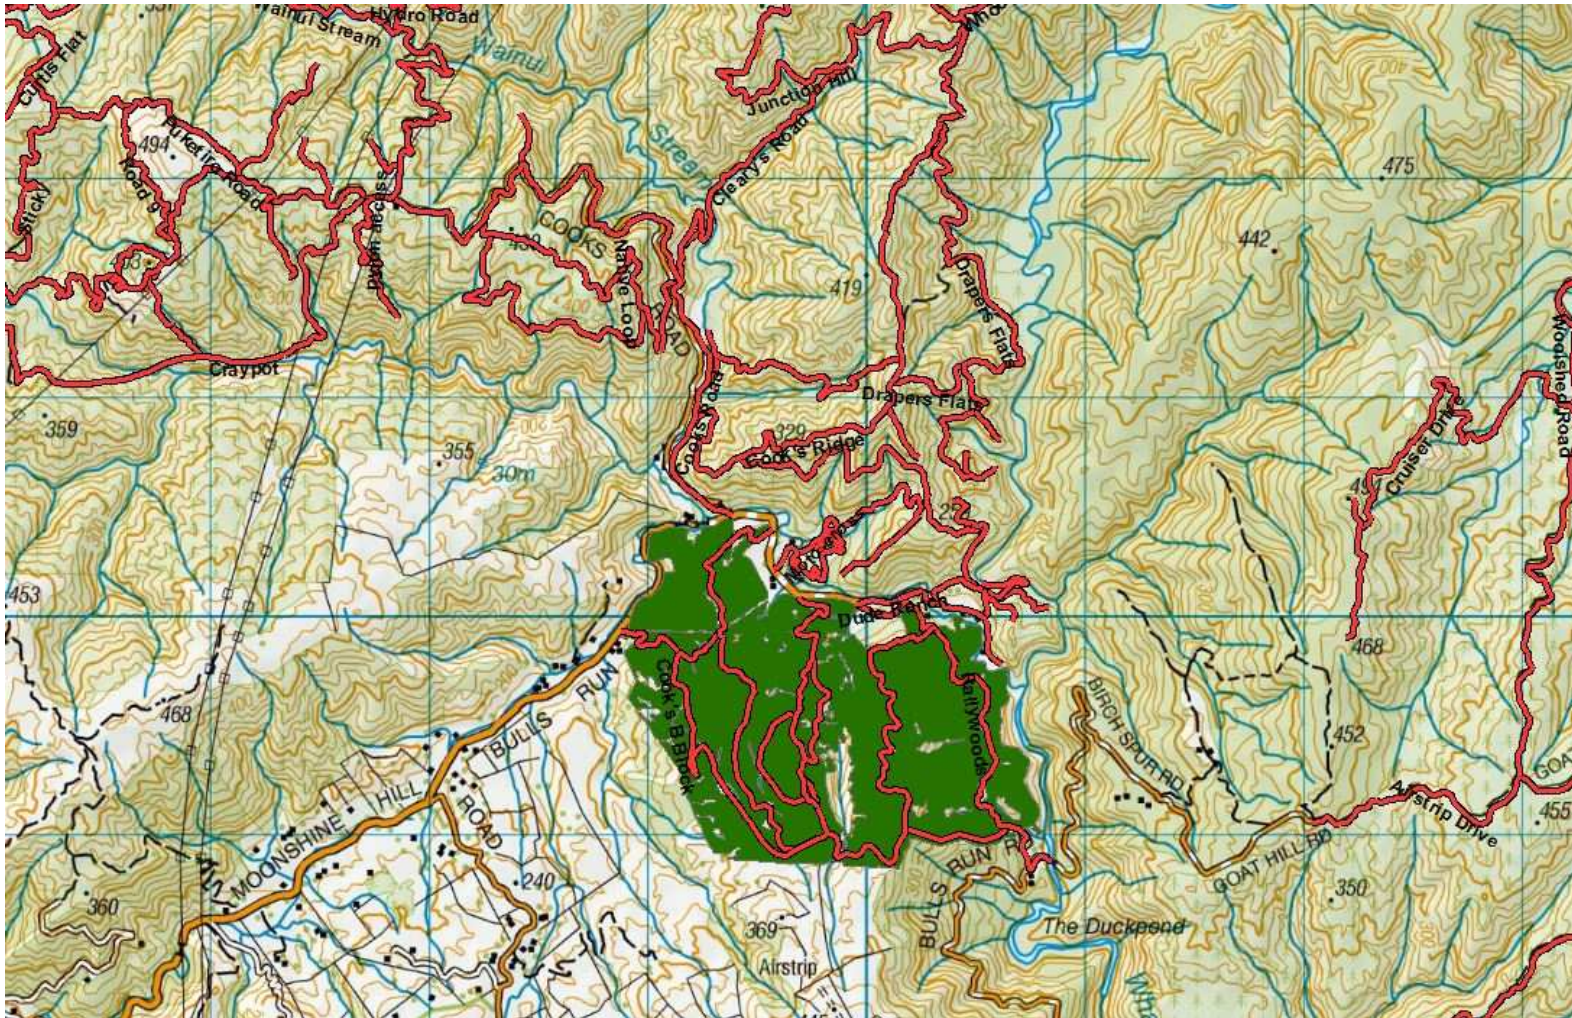

Road banners in place, radio contact required

Cooks Block, Rallywoods Road, Valley View Forest.