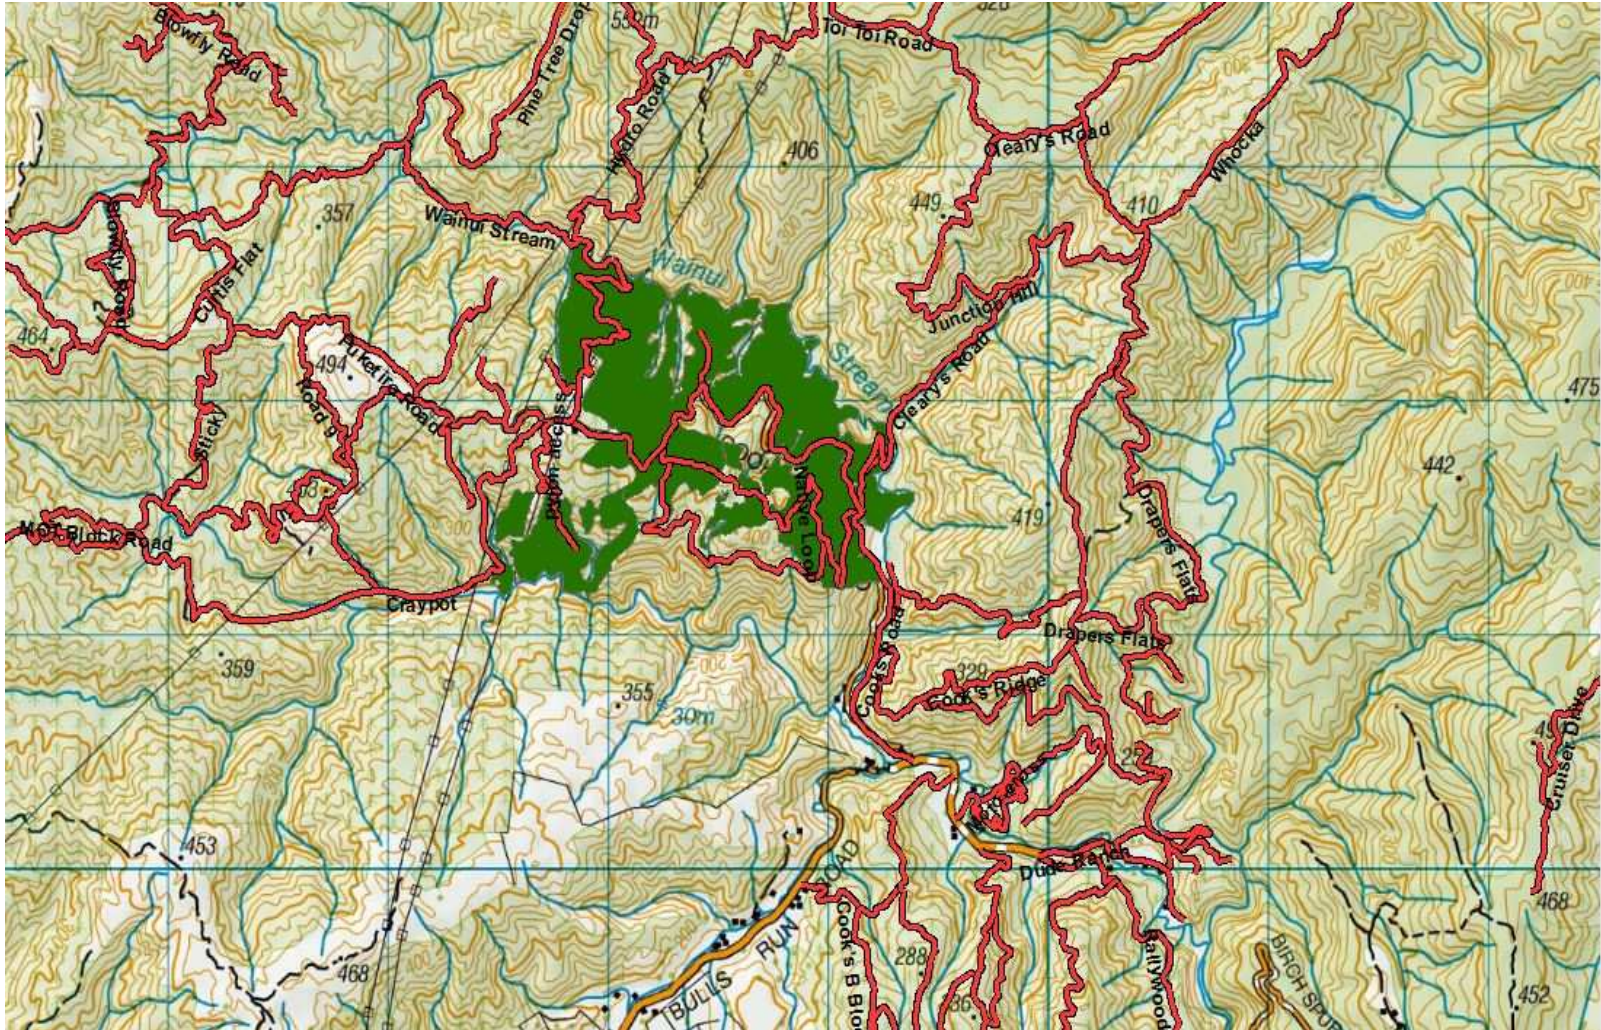

**BEWARE OF MOUNTAIN BIKES AND PEDESTRIANS ADJACENT TO
LOGGING ROADS**

All vehicles MUST give way to loaded logging trucks

Valley View/Lindsays Rd Logging Sites

Valley View / Woolshed Road

Drapers Logging Site

Te Marua Block.

Cooks Block, Rallywoods Road, Valley View Forest.

Akatarawa Forest Block

- **Greater Wellington Regional Council Rangers will be on Duty throughout the Forest**
- **Reach mowing on forest roads involves heavy machinery from 25 October until 30 November. Obey all signage.**
- **Hukinga Road Closed to all motorised recreation users due to road collapse**
- **Devils Staircase CLOSED to all motorised recreational users till November 30th.**
- **Whakatikei wetland closed to all motorised recreation users.**
- **New locking system operational in Valley Veiw, Puketiro Forest from the 26th of October 2016**
 - Transpower / Broad Spectrum undergoing pylon maintenance in Puketiro / Hydro Road
 - New post installed through Valley View