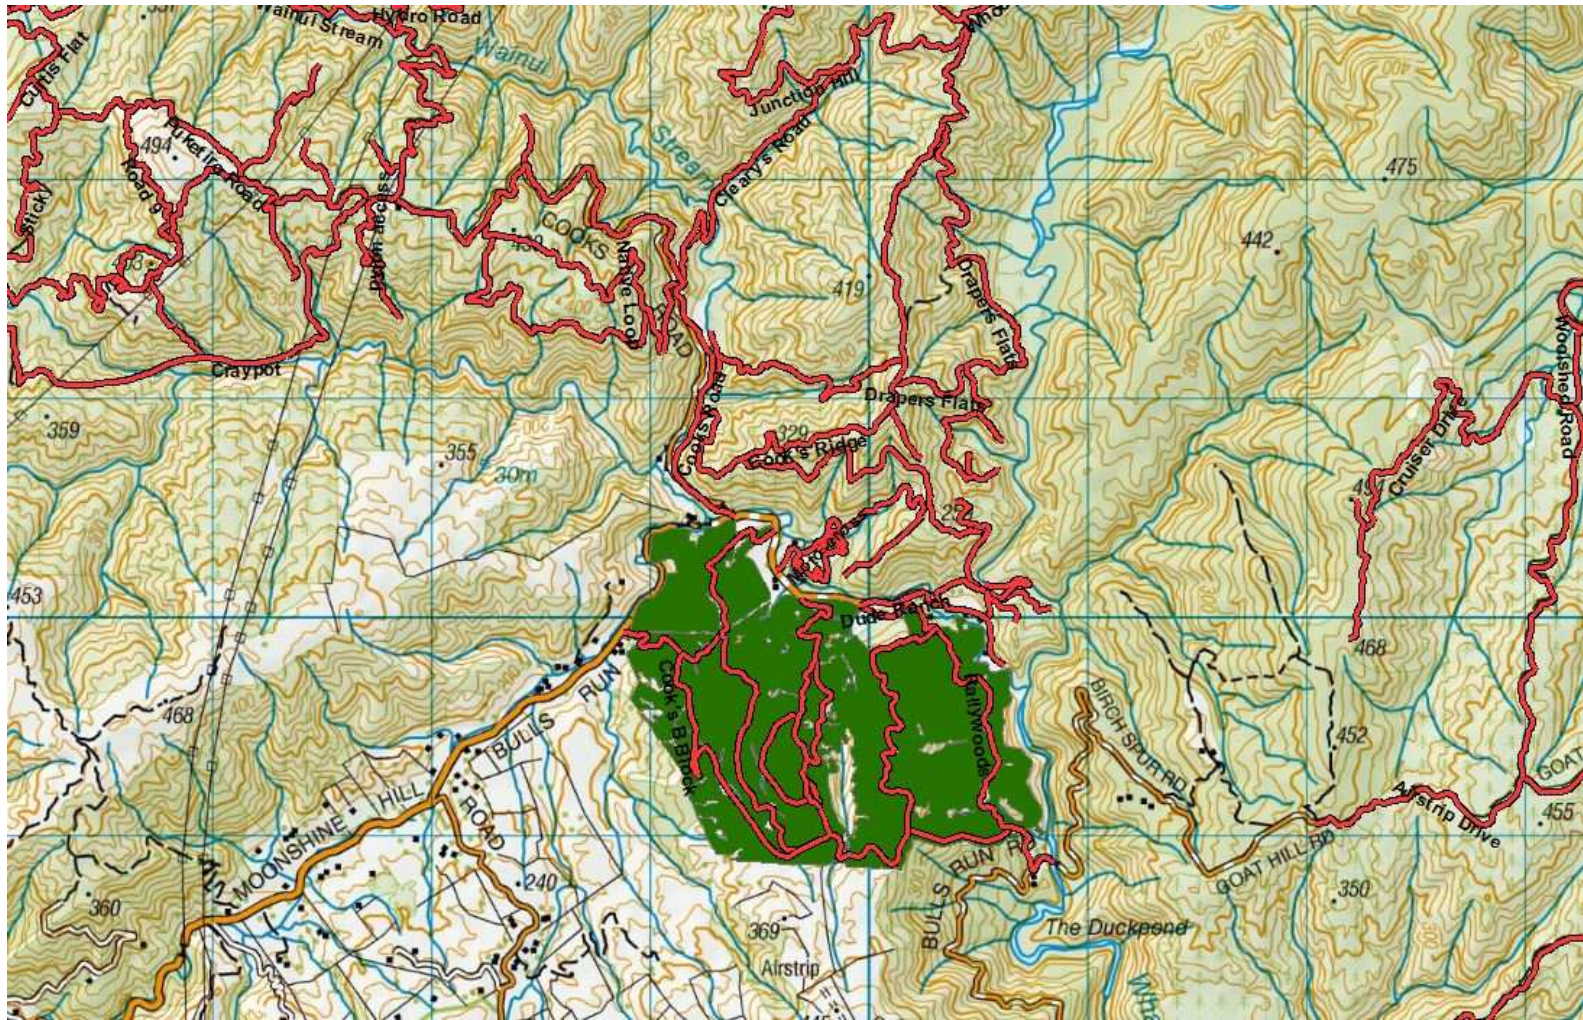

**BEWARE OF MOUNTAIN BIKES AND PEDESTRIANS ADJACENT TO
LOGGING ROADS**

All vehicles MUST give way to loaded logging trucks

Valley View/Lindsays Rd Logging Sites

Valley View / Woolshed Road

Drapers Logging Site

Te Marua Block.

Cooks Block, Rallywoods Road, Valley View Forest.

Akatarawa Forest Block

- **Greater Wellington Regional Council Rangers will be on Duty throughout the Forest**
- **Reach mowing on forest roads involves heavy machinery from 25 October until 30 November. Obey all signage.**
- **Hukinga Road Closed to all motorised recreation users due to road collapse**
- **Devils Staircase CLOSED to all motorised recreational users till November 30th.**
- **Whakatikei wetland closed to all motorised recreation users.**
- **New locking system operational in Valley Veiw, Puketiro Forest from the 26th of October 2016**
 - Transpower / Broad Spectrum undergoing pylon maintenance in Puketiro / Hydro Road
 - New post installed through Valley View