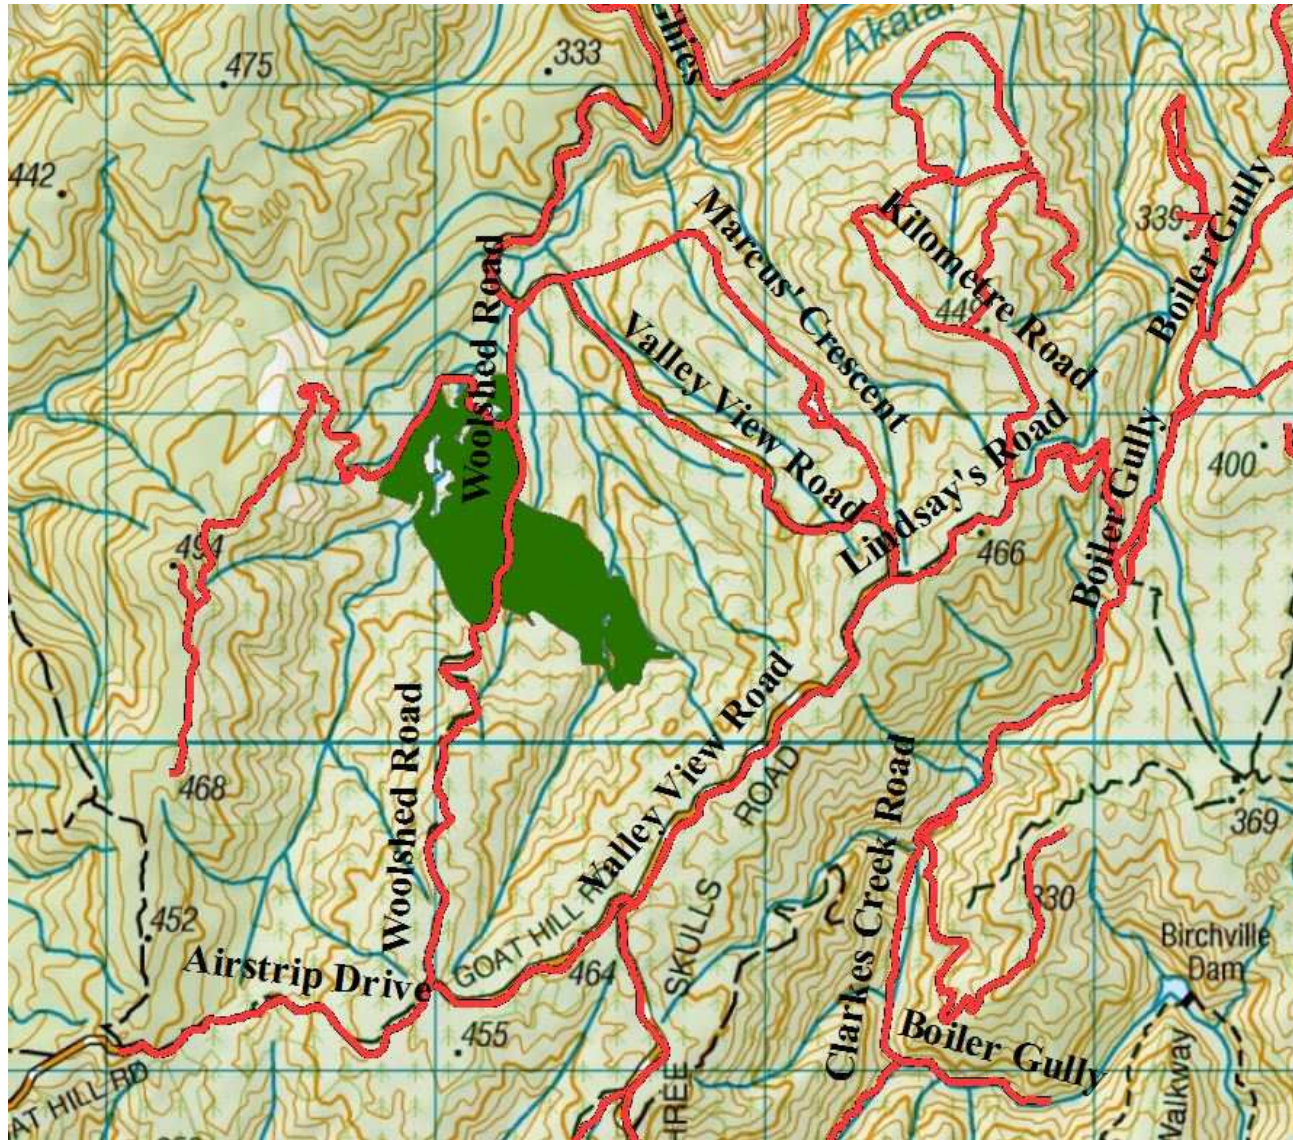

Valley View / Woolshed Road