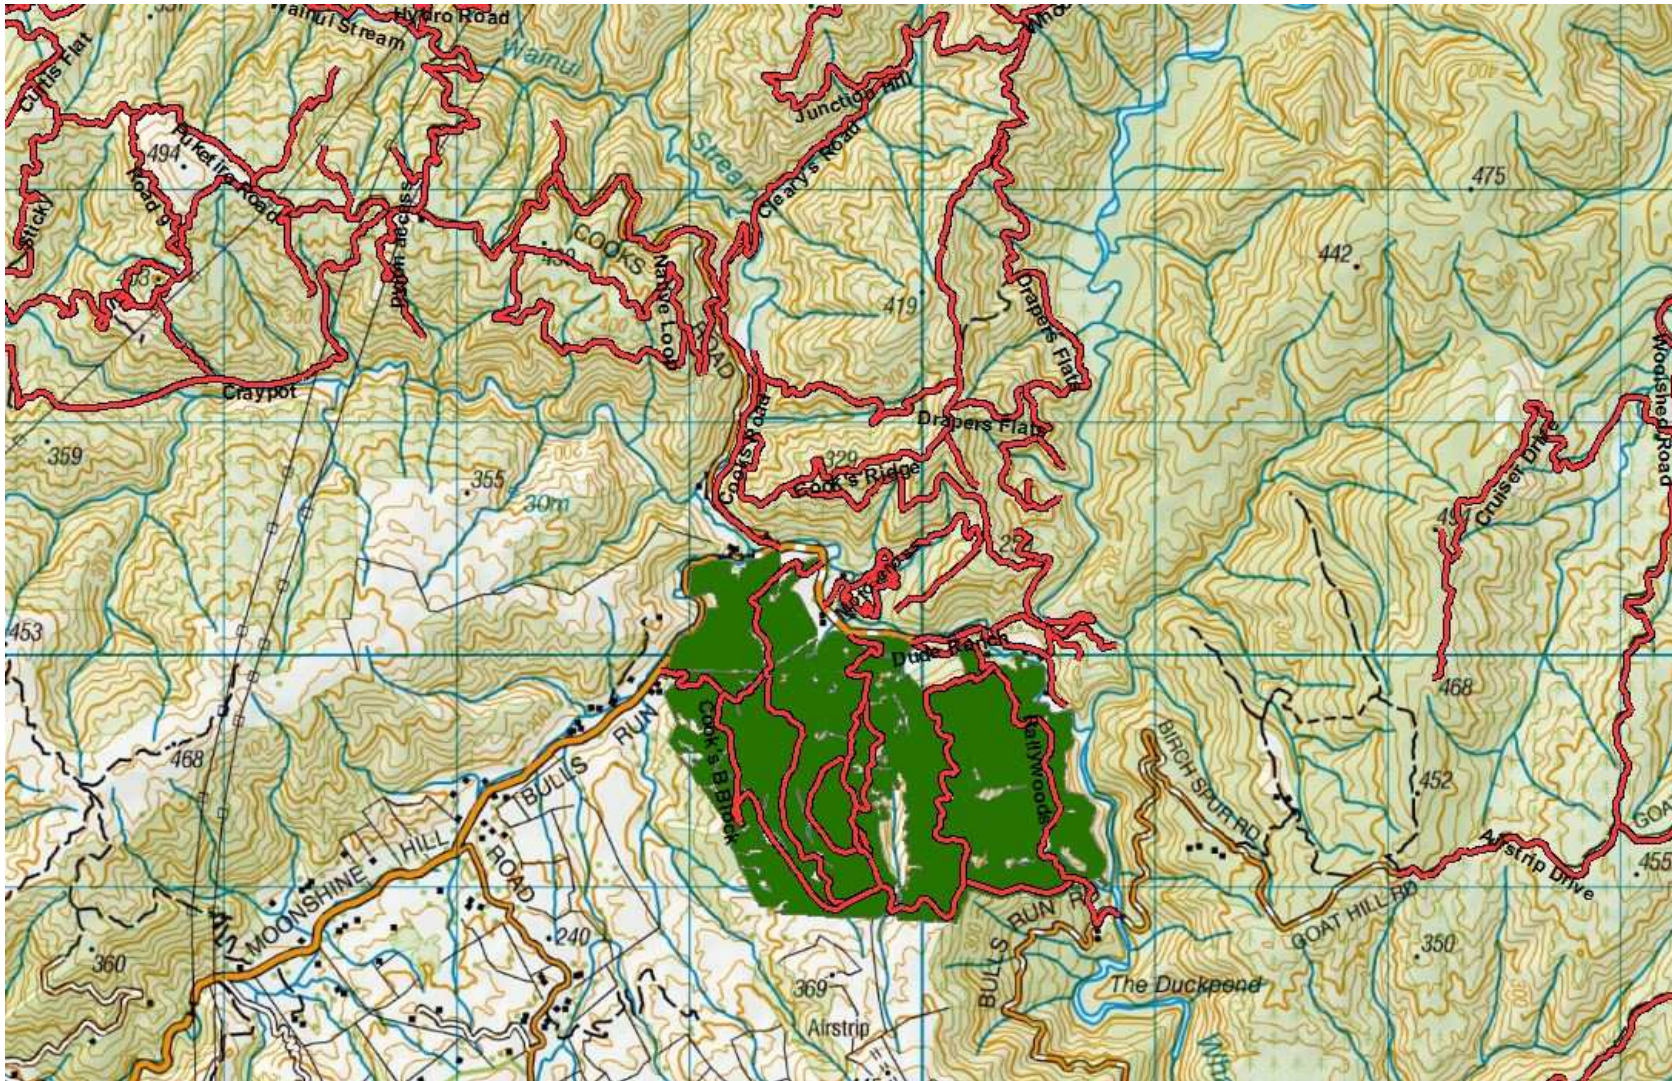

Road banners in place, radio contact required

Cooks Block, Rallywoods Road, Valley View Forest.