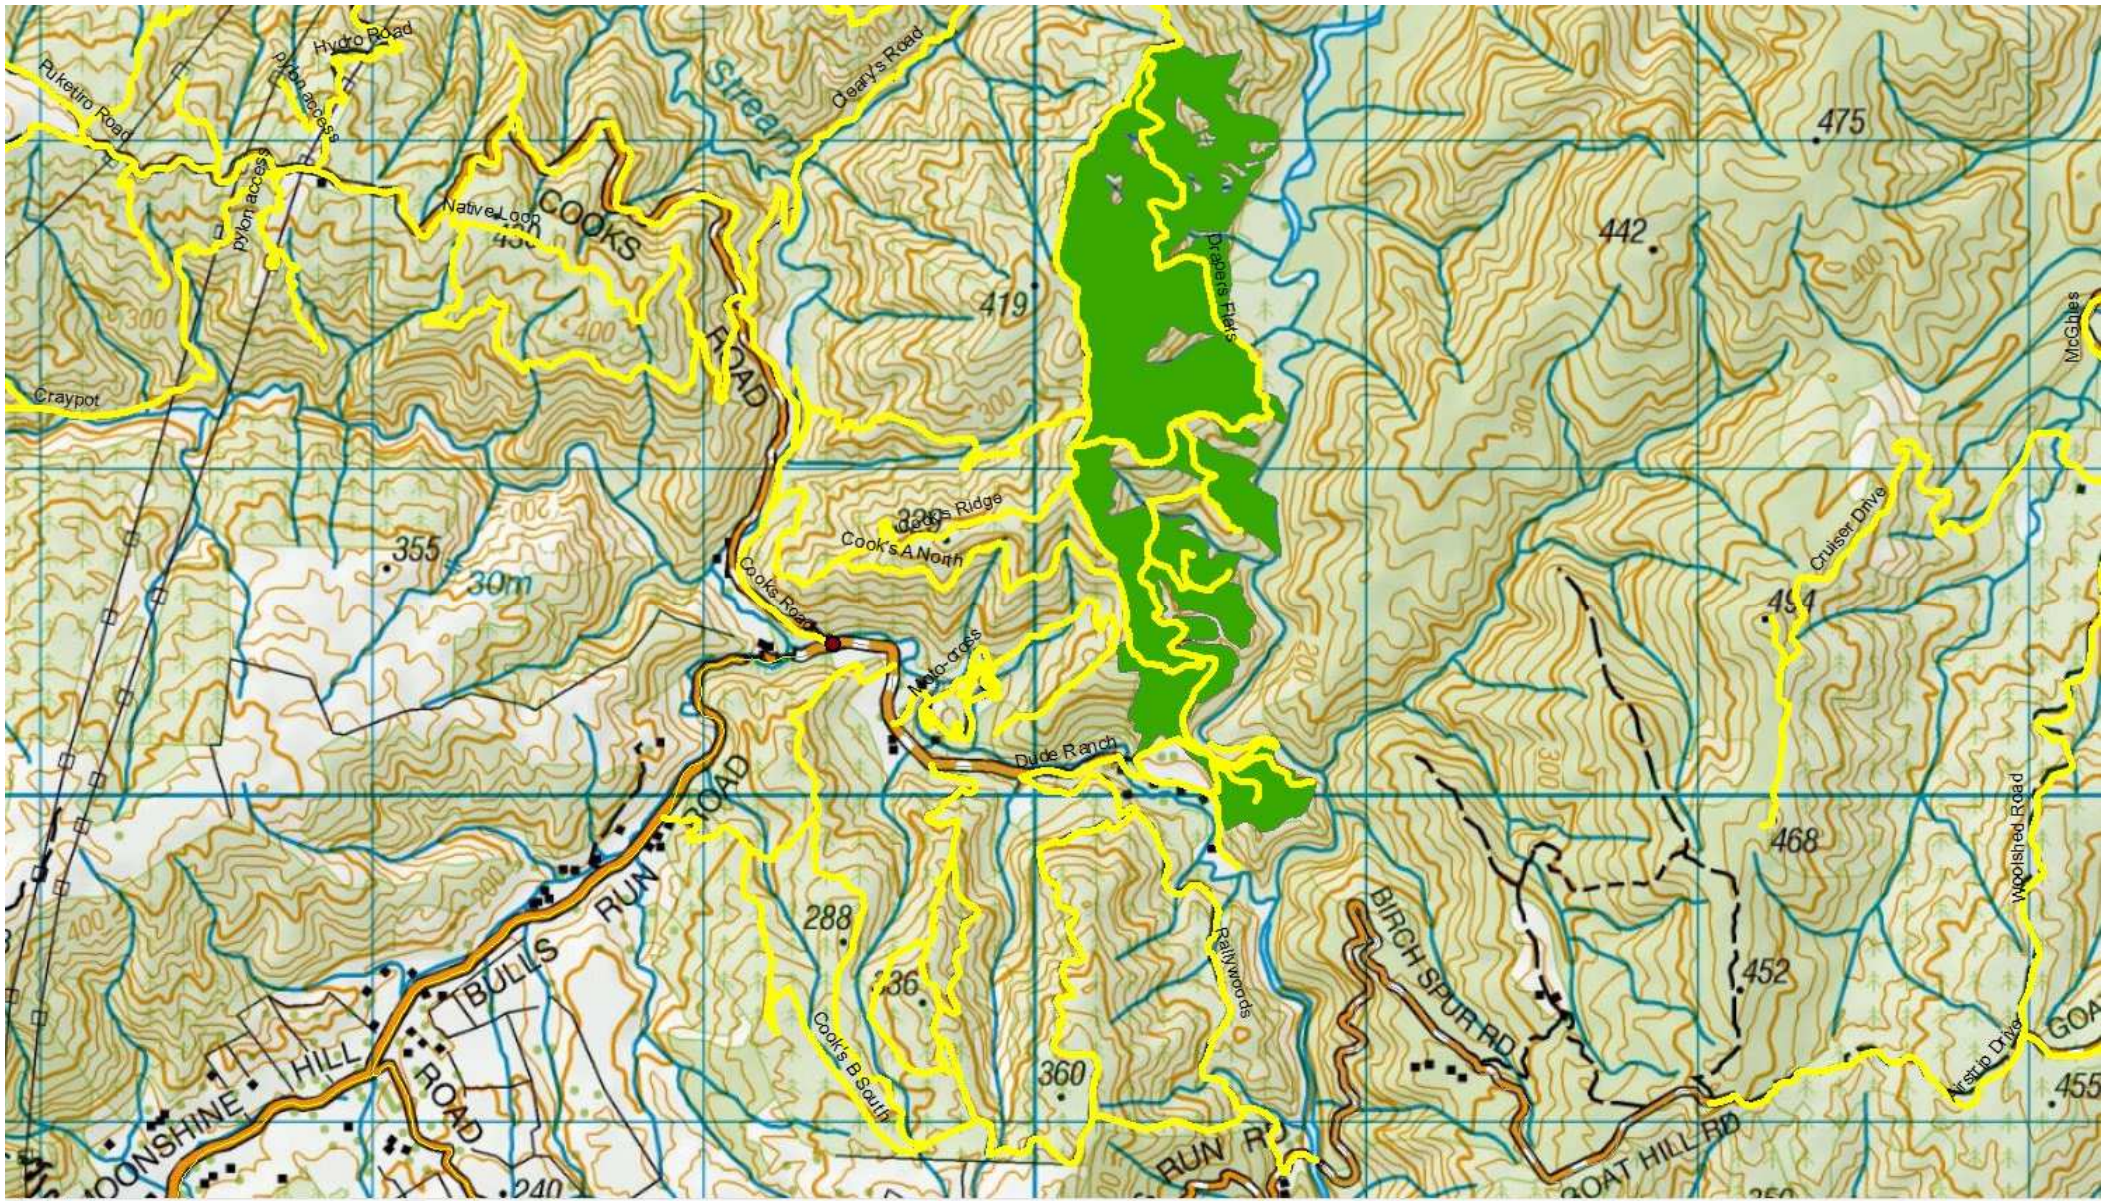

Harvesting Operations happening on Cooks Ridge Road